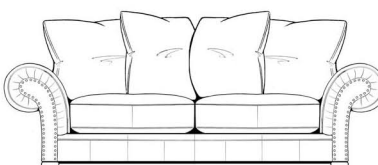

Midi Sofa Split
H:91cm W:224cm D:101cm