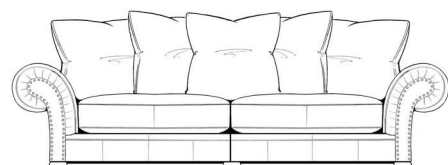

Maxi Sofa Split
H:91cm W:264cm D:101cm