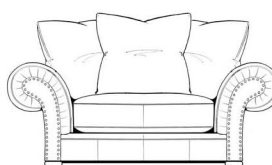

**Leather Care** - Leather is a natural product, variances in grain and colour are a sign of a genuine product, always handle with care.

**Maxi Sofa Split**  
H:91cm W:264cm D:101cm

**Midi Sofa Split**  
H:91cm W:224cm D:101cm