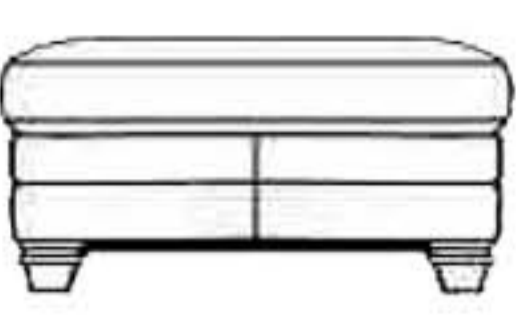

Pillows/bolsters -Feather and Fibre blend.

Feet - High Quality timber - available in dark only (removable).

4 Seater Split
H:99cm W:259cm D:109cm

3 Seater Split
H:99cm W:213cm D:109cm

2 Seater
H:99cm W:191cm
D:109cm

Chair
H:99cm W:104cm
D:104cm

Wing Chair
H:94cm W:94cm
D:102cm

Footstool
H:43cm W:99cm
D:64cm