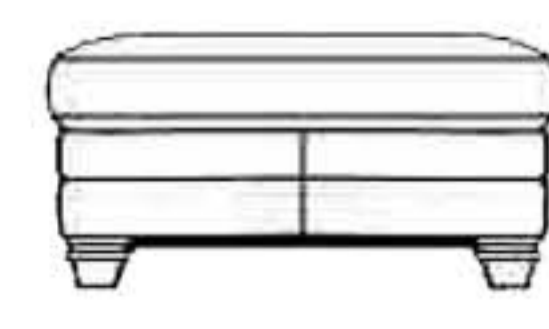

Leather Care - Leather is a natural product, variances in grain and colour are a sign of a genuine product, always handle with care.

Feet - High Quality timber - available in dark only (removable)

4 Seater Split
H:99cm W:259cm D:109cm

3 Seater Split
H:99cm W:213cm D:109cm

2 Seater
H:99cm W:191cm
D:109cm

Chair
H:99cm W:104cm
D:104cm

Wing Chair
H:94cm W:94cm
D:102cm

Footstool
H:43cm W:99cm
D:64cm