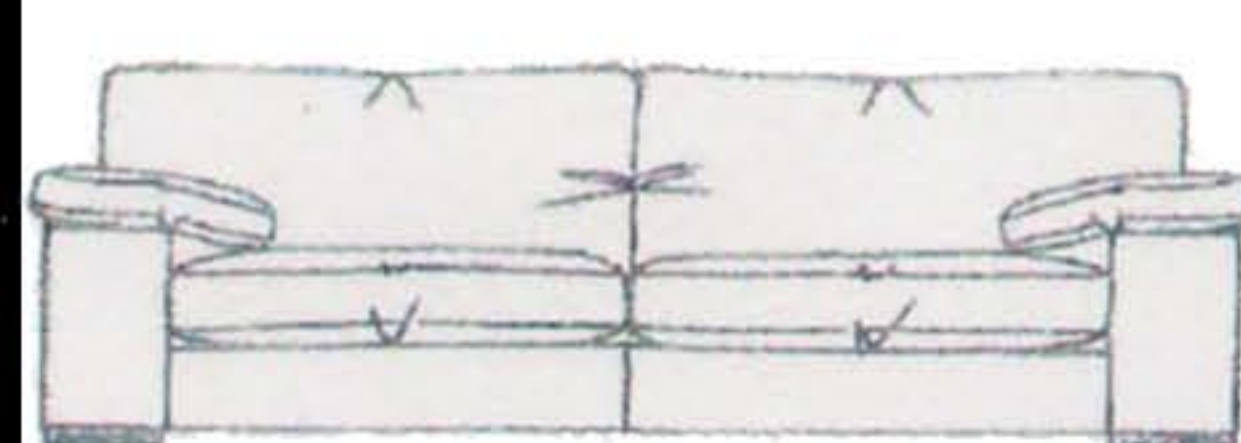

Feet - This model sits on solid wooden feet in a choice of Latte or Wenge coloured finish. The Swivel Cuddler has a round swivel base. The Cuddler Stool has unseen glides.

1-ARM 3STR
H: 82cm W:192cm D:102cm

1-ARM 2STR
H: 82cm W:162cm D:102cm

1-ARM 1STR
H: 82cm W:118cm
D:102cm

Corner Box
H: 82cm W:102cm
D:102cm

Swivel Cuddler
H: 83cm W:131cm
D:126cm

Cuddler Stool
H: 47cm W:99cm
D:72cm

Grande Sofa
H: 82cm W:235cm D:106cm

Grande Split Sofa
H: 82cm W:235cm D:106cm

Large Sofa
H: 82cm W:215cm
D:106cm

Small Sofa
H: 82cm W:185cm
D:106cm

Standard Chair
H: 82cm W:102cm
D:100cm

Storage Stool
H: 42cm W:65cm
D:51cm