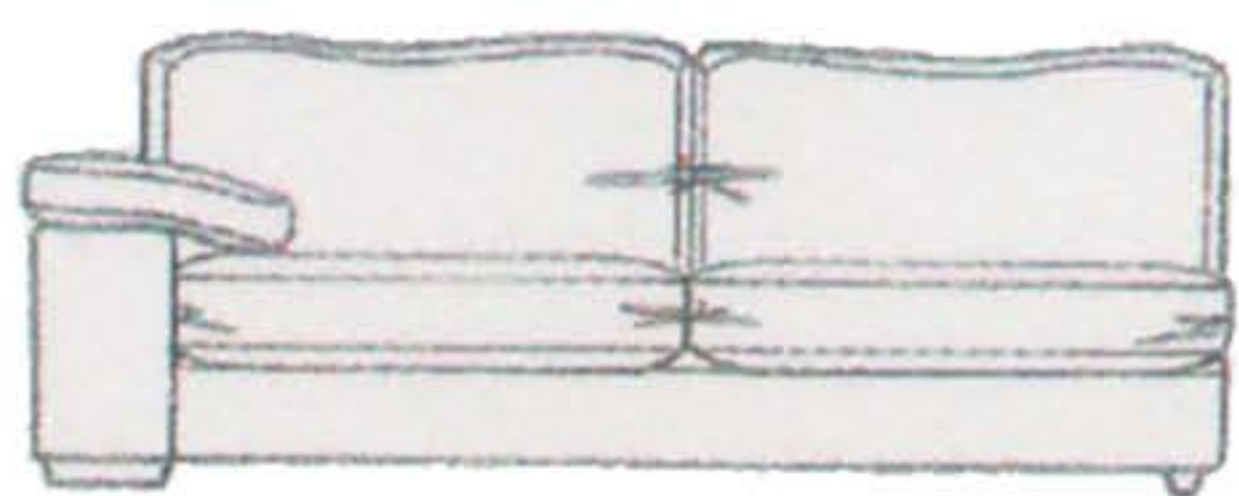

1-ARM 3STR
H: 82cm W:192cm D:102cm