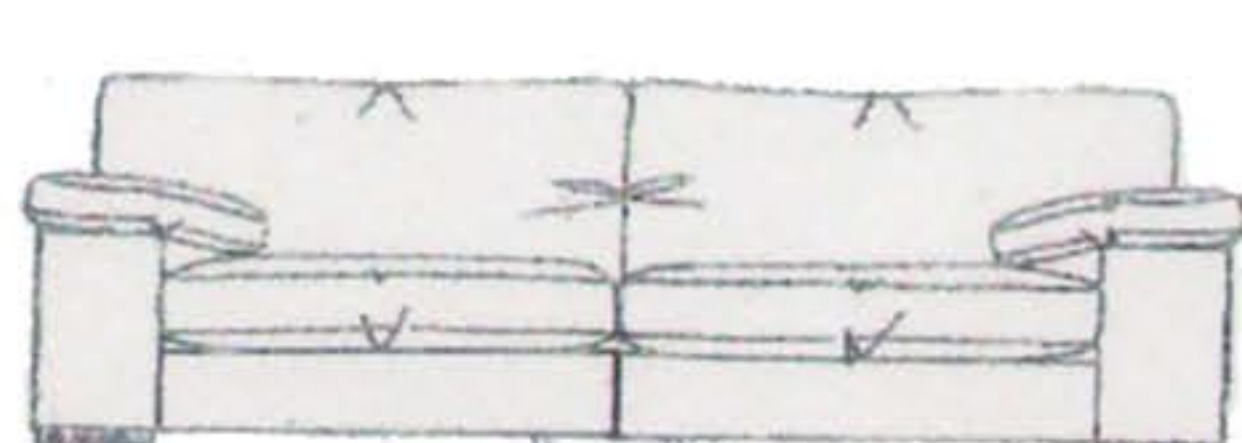

Feet - This model sits on solid wooden feet in a choice of Latte or Wenge coloured finish. The Swivel Cuddler has a round swivel base. The Cuddler Stool has unseen glides.

1-ARM 3STR
H: 82cm W:192cm D:102cm

1-ARM 2STR
H: 82cm W:162cm D:102cm

1-ARM 1STR
H: 82cm W:118cm
D:102cm

Corner Box
H: 82cm W:102cm
D:102cm

Swivel Cuddler
H: 83cm W:131cm
D:126cm

Cuddler Stool
H: 47cm W:99cm
D:72cm

Grande Sofa
H: 82cm W:235cm D:106cm

Grande Split Sofa
H: 82cm W:235cm D:106cm

Large Sofa
H: 82cm W:215cm
D:106cm

Small Sofa
H: 82cm W:185cm
D:106cm

Standard Chair
H: 82cm W:102cm
D:100cm

Storage Stool
H: 42cm W:65cm
D:51cm