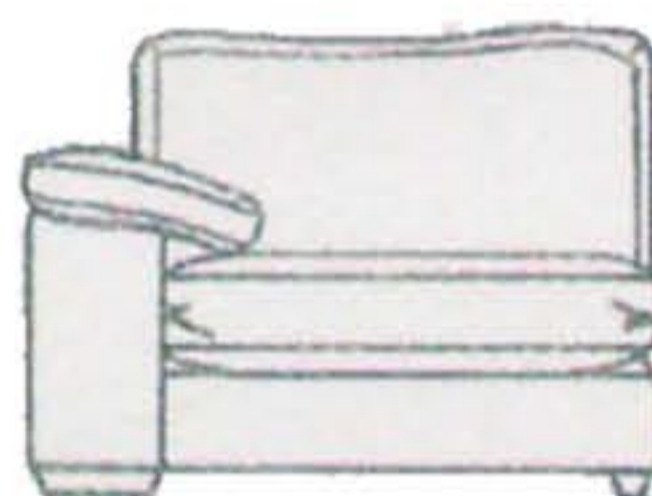

Seat Cushions - The seat interiors are filled with Feather/Fibre, inside zipped covers as standard. The storage stool and cuddler stool have fibre tops.

Back Cushions - Fubre filled back cushions are supplied in zipped cases.

Armpads/Scatters - The armpads are filled with Fibre inside zipped cases. There is 1x Armpad supplied with each 1-Arm unit and x2 with each sofa and standard chair. The swivel cuddler has 2x Fibre Scatters

Feet - This model sits on solid wooden feet in a choice of Latte or Wenge coloured finish. The Swivel Cuddler has a round swivel base. The Cuddler Stool has unseen glides.

1-ARM 3STR
H: 82cm W:192cm D:102cm

1-ARM 2STR
H: 82cm W:162cm D:102cm

1-ARM 1STR
H: 82cm W:118cm
D:102cm

Corner Box
H: 82cm W:102cm
D:102cm

Swivel Cuddler
H: 83cm W:131cm
D:126cm

Cuddler Stool
H: 47cm W:99cm
D:72cm

Grande Sofa
H: 82cm W:235cm D:106cm