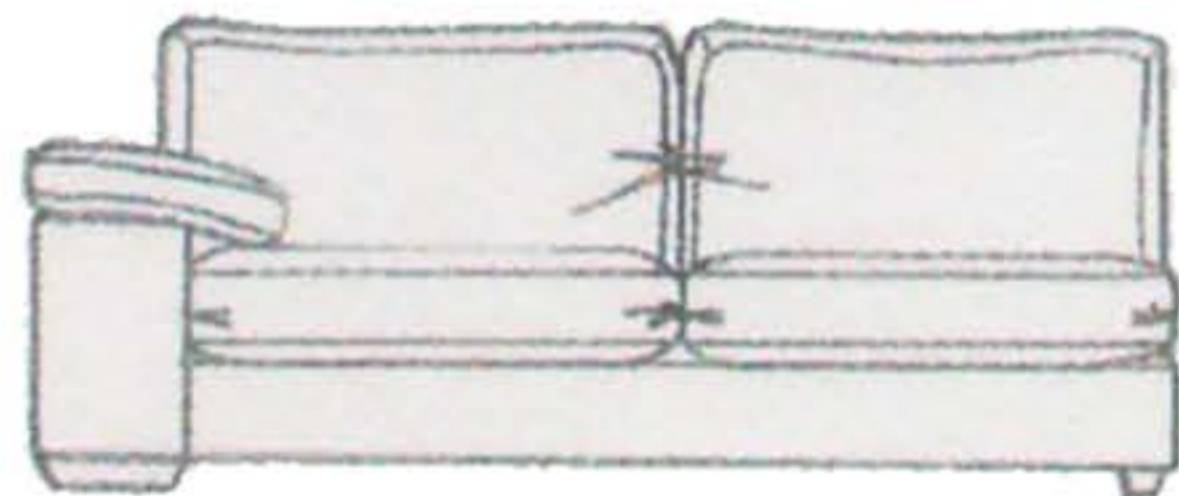

1-ARM 2STR
H: 82cm W:162cm D:102cm