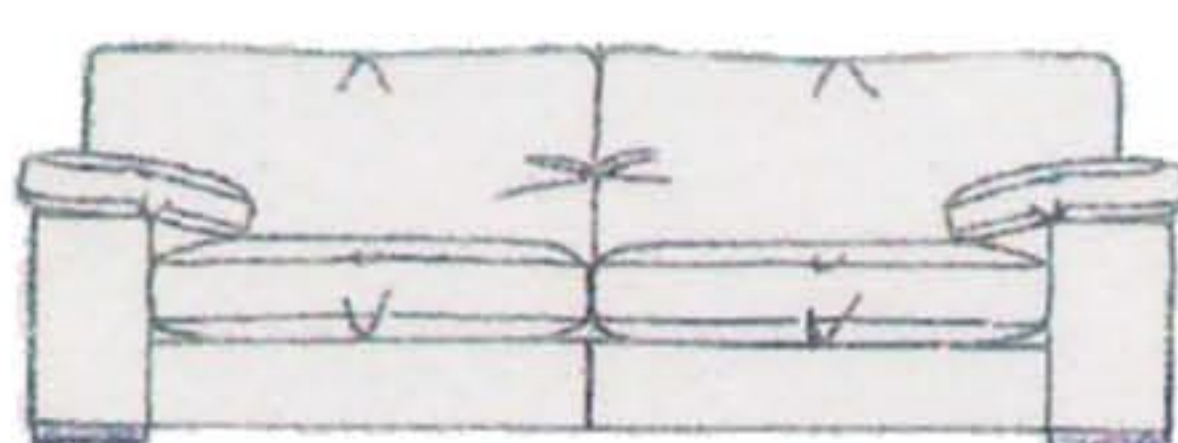

Feet - This model sits on solid wooden feet in a choice of Latte or Wenge coloured finish. The Swivel Cuddler has a round swivel base. The Cuddler Stool has unseen glides.

1-ARM 3STR
H: 82cm W:192cm D:102cm

1-ARM 2STR
H: 82cm W:162cm D:102cm

1-ARM 1STR
H: 82cm W:118cm
D:102cm

Corner Box
H: 82cm W:102cm
D:102cm

Swivel Cuddler
H: 83cm W:131cm
D:126cm

Cuddler Stool
H: 47cm W:99cm
D:72cm

Grande Sofa
H: 82cm W:235cm D:106cm

Grande Split Sofa
H: 82cm W:235cm D:106cm

Large Sofa
H: 82cm W:215cm
D:106cm

Small Sofa
H: 82cm W:185cm
D:106cm

Standard Chair
H: 82cm W:102cm
D:100cm

Storage Stool
H: 42cm W:65cm
D:51cm