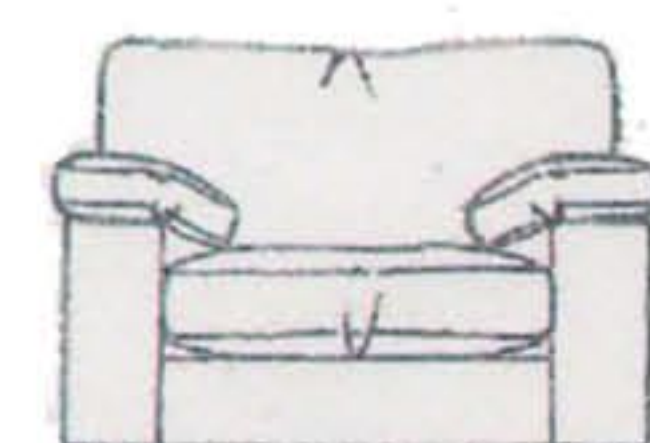

Armpads/Scatters - The armpads are filled with Fibre inside zipped cases. There is 1x Armpad supplied with each 1-Arm unit and x2 with each sofa and standard chair. The swivel cuddler has 2x Fibre Scatters

Feet - This model sits on solid wooden feet in a choice of Latte or Wenge coloured finish. The Swivel Cuddler has a round swivel base. The Cuddler Stool has unseen glides.

1-ARM 3STR
H: 82cm W:192cm D:102cm

1-ARM 2STR
H: 82cm W:162cm D:102cm

1-ARM 1STR
H: 82cm W:118cm
D:102cm

Corner Box
H: 82cm W:102cm
D:102cm

Swivel Cuddler
H: 83cm W:131cm
D:126cm

Cuddler Stool
H: 47cm W:99cm
D:72cm

Grande Sofa
H: 82cm W:235cm D:106cm

Grande Split Sofa
H: 82cm W:235cm D:106cm

Large Sofa
H: 82cm W:215cm
D:106cm

Small Sofa
H: 82cm W:185cm
D:106cm

Standard Chair
H: 82cm W:102cm
D:100cm

Storage Stool
H: 42cm W:65cm
D:51cm