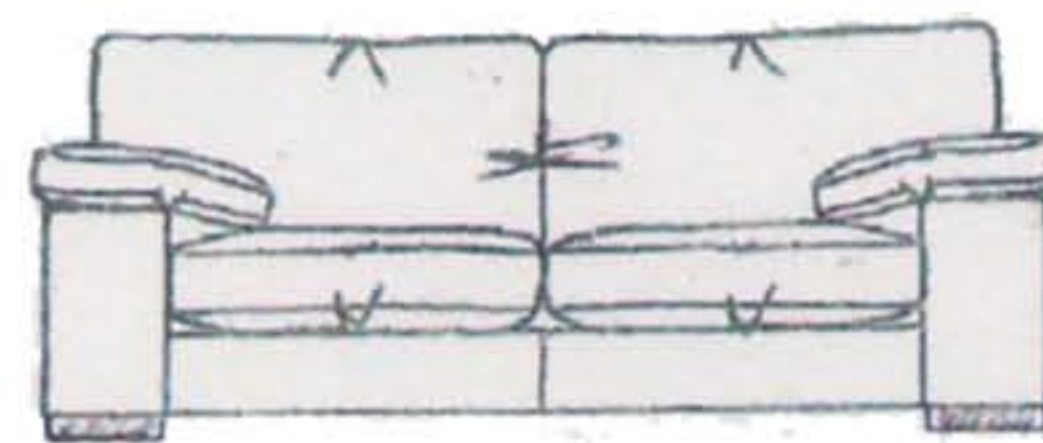

Seat Cushions - The seat interiors are filled with Feather/Fibre, inside zipped covers as standard. The storage stool and cuddler stool have fibre tops.

Back Cushions - Fubre filled back cushions are supplied in zipped cases.

Feet - This model sits on solid wooden feet in a choice of Latte or Wenge coloured finish. The Swivel Cuddler has a round swivel base. The Cuddler Stool has unseen glides.

1-ARM 3STR
H: 82cm W:192cm D:102cm

1-ARM 2STR
H: 82cm W:162cm D:102cm

1-ARM 1STR
H: 82cm W:118cm
D:102cm

Corner Box
H: 82cm W:102cm
D:102cm

Swivel Cuddler
H: 83cm W:131cm
D:126cm

Cuddler Stool
H: 47cm W:99cm
D:72cm

Grande Sofa
H: 82cm W:235cm D:106cm

Grande Split Sofa
H: 82cm W:235cm D:106cm

Large Sofa
H: 82cm W:215cm
D:106cm

Small Sofa
H: 82cm W:185cm
D:106cm

Standard Chair
H: 82cm W:102cm
D:100cm

Storage Stool
H: 42cm W:65cm
D:51cm