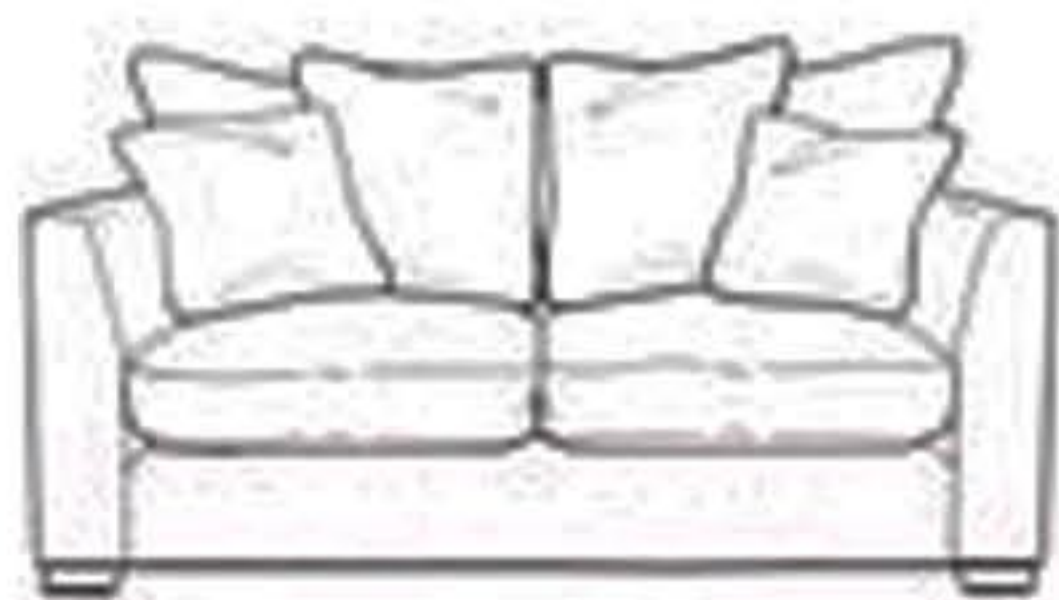

Arms - A modern square arm upholstered with foam.

Back - The back suspension is made with hand tensioned elastic webbing covered with foam. The Accent Chair has a superloop sprung back.

Seat - The seats consist of zig-zag springs covered with layers of foam.

Seat Cushions - The seat interiors are filled with luxurious Feather/Fibre, inside zipped covers as standard. The Accent Chair has a fixed foam seat.

Back Cushions - Fibre filled Pillows are supplied in zipped cases. There are 9x Pillows with each Corner Unit, x4 with each 2str, x3 with each Corner Box and x2 with each Armless Unit. Fibre filled Standard Backs are available as an alternative option. The Accent Chair has a fixed foam back.

Scatters - 3x Feather filled scatters are supplied with each Corner Unit, x2 with 2str Sofa, and x1 with each Corner Box and Standard & Designer Chair.

Feet - This model sits on chrome feet. Solid wooden feet are available as an alternative option, in a Latte or Wenge coloured finish. The Swivel Cuddler has a swivel base.

Corner Unit
H:87cm W:264cm D:207cm

2STR Sofa
H:87cm W:182cm D:102cm

1-Arm Sofa
H:87cm W:xxcm
D:102cm

Lounger Unit
H:87cm W:264cm
D:207cm

Corner Box
H:87cm W:102cm
D:102cm

Armless Unit
H:87cm W:72cm
D:102cm