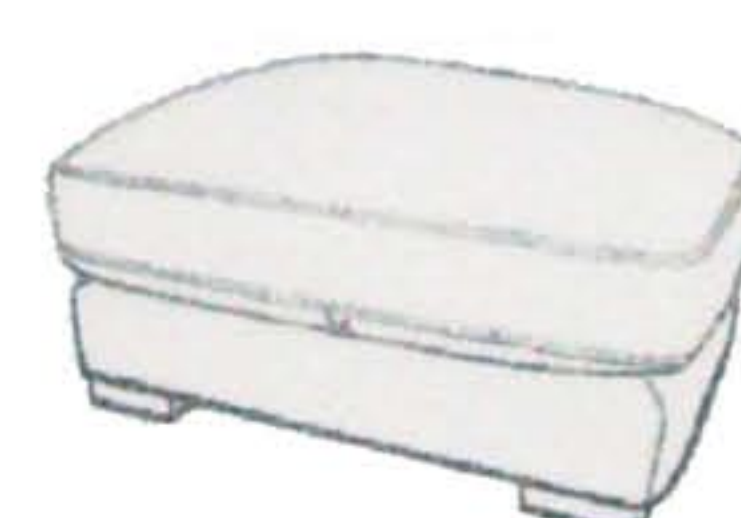

Seat - The seat consists of zig-zag springs covered with layers of foam

Seat Cushions - The seat interiors are filled with Fibre, inside zipped covers as standard

Back Cushions - Fibre Back Pillows are supplied in zipped cases. There are 5x Pillows on a 4str, x4 on a 3str and xs on a 2str Sofa. A fibre back cushion is supplied with each standard chair and is also an alternative option for the sofas.

Scatters - 2x Feather filled Scatters are supplied with each size of Sofa, and x1 with a Standard Chair, inside zipped cases as standard.

Feet - This model sits on solid wooden feet in a Walnut coloured finish

4STR Split Sofa
H: 83cm W:255cm D:102cm

3STR Sofa
H: 83cm W:220cm D:102cm

2STR Sofa
H: 83cm W:187cm D:102cm

Standard Chair
H: 88cm W:106cm D:96cm

Large Stool
H: 49cm W:92cm D:68cm

Storage Stool
H: 42cm W:68cm D:52cm