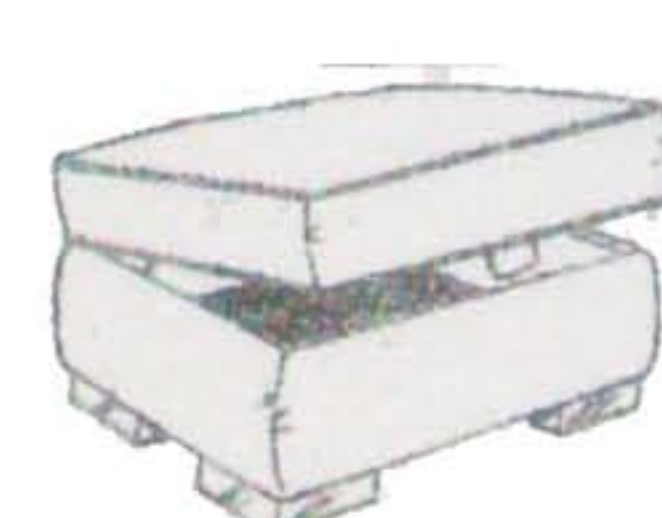

Frames - A Traditional hardwood construction, pinned and glued.

Arms - A wide rolled arm with front facing detail, upholstered with foam.

Back - The back suspension is made with hand tensioned elastic webbing covered with foam.

Seat - The seat consists of zig-zag springs covered with layers of foam

Seat Cushions - The seat interiors are filled with Fibre, inside zipped covers as standard

Back Cushions - Fibre Back Pillows are supplied in zipped cases. There are 5x Pillows on a 4str, x4 on a 3str and xs on a 2str Sofa. A fibre back cushion is supplied with each standard chair and is also an alternative option for the sofas.

4STR Split Sofa
H: 83cm W:255cm D:102cm

3STR Sofa
H: 83cm W:220cm D:102cm

2STR Sofa
H: 83cm W:187cm D:102cm

Standard Chair
H: 88cm W:106cm D:96cm

Large Stool
H: 49cm W:92cm D:68cm

Storage Stool
H: 42cm W:68cm D:52cm