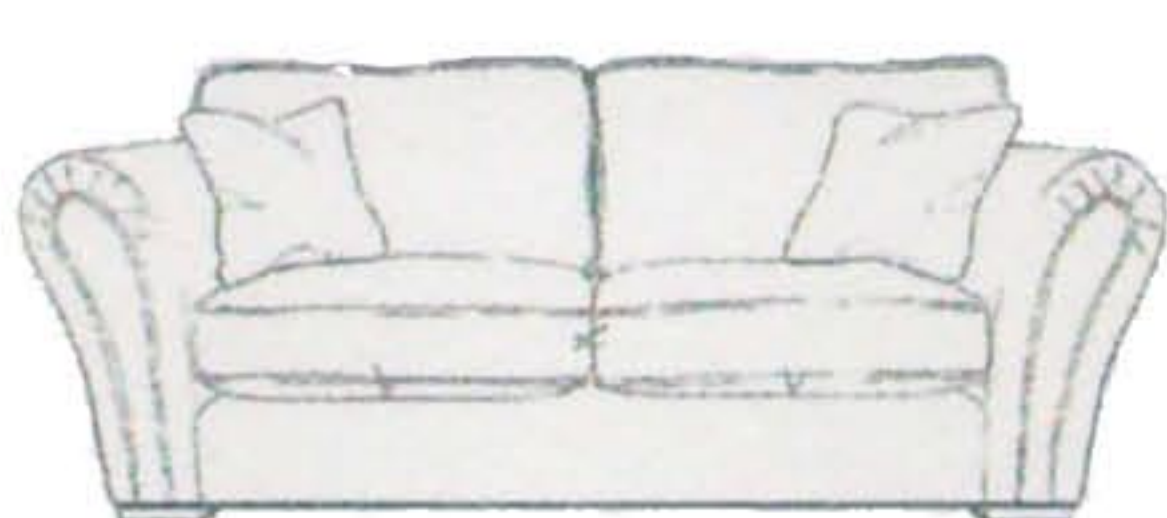

Frames - A Traditional hardwood construction, pinned and glued.

Arms - A wide rolled arm with front facing detail, upholstered with foam.

Back - The back suspension is made with hand tensioned elastic webbing covered with foam.

Seat - The seat consists of zig-zag springs covered with layers of foam

Seat Cushions - The seat interiors are filled with Fibre, inside zipped covers as standard

Back Cushions - Fibre Back Pillows are supplied in zipped cases. There are 5x Pillows on a 4str, x4 on a 3str and xs on a 2str Sofa. A fibre back cushion is supplied with each standard chair and is also an alternative option for the sofas.

4STR Split Sofa
H: 83cm W:255cm D:102cm

3STR Sofa
H: 83cm W:220cm D:102cm

2STR Sofa
H: 83cm W:187cm D:102cm

Standard Chair
H: 88cm W:106cm D:96cm

Large Stool
H: 49cm W:92cm D:68cm

Storage Stool
H: 42cm W:68cm D:52cm