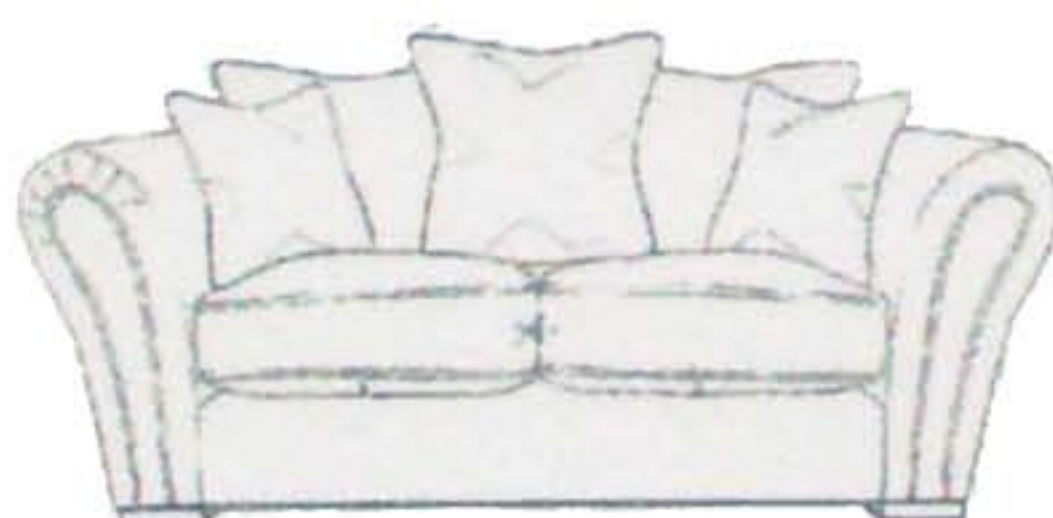

Seat - The seat consists of zig-zag springs covered with layers of foam

Seat Cushions - The seat interiors are filled with Fibre, inside zipped covers as standard

Back Cushions - Fibre Back Pillows are supplied in zipped cases. There are 5x Pillows on a 4str, x4 on a 3str and xs on a 2str Sofa. A fibre back cushion is supplied with each standard chair and is also an alternative option for the sofas.

Scatters - 2x Feather filled Scatters are supplied with each size of Sofa, and x1 with a Standard Chair, inside zipped cases as standard.

Feet - This model sits on solid wooden feet in a Walnut coloured finish

4STR Split Sofa
H: 83cm W:255cm D:102cm

3STR Sofa
H: 83cm W:220cm D:102cm

2STR Sofa
H: 83cm W:187cm D:102cm

Standard Chair
H: 88cm W:106cm D:96cm

Large Stool
H: 49cm W:92cm D:68cm

Storage Stool
H: 42cm W:68cm D:52cm