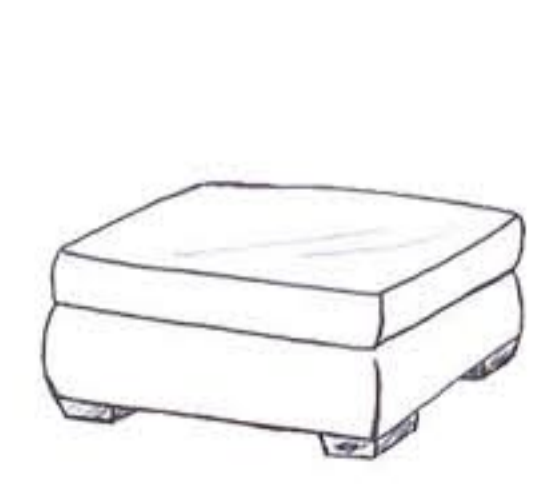

Arms/Back - The Combi-Unit backs are made up of Superloop springs, the Cuddler & Chair have elastic webbing, covered with foam.

Seat - The Combi-Unit seat consists of a Spring Unit, the Cuddler & Chair have zig-zag springs, covered with foam.

LHF Arm Combi-Unit & Combi-Stool
H: 94cm W:305cm
D:289cm

RHF Arm Combi-Unit & Combi-Stool
H: 94cm W:305cm
D:289cm

LHF Arm Sofa Unit
H: 94cm W:197cm
D:108cm

RHF Sofa Unit
H: 94cm W:197cm
D:108cm

Corner Box
H: 94cm W:108cm
D:108cm

Armless Unit
H: 94cm W:88cm
D:108cm

Glass Topped Corner Wedge
H: 55cm W:108cm
D:108cm

3 Seater Sofa
H: 90cm W:223cm
D:104cm

2 Seater Sofa
H: 90cm W:186cm
D:104cm

Snuggler
H: 90cm W:134cm
D:104cm

Swivel Chair
H: 83cm W:87m
D:98cm

Chair
H: 73cm W:91cm
D:97cm

Swivel Cuddler
H: 83cm W:131cm
D:126cm

Combi-Stool
H: 50cm W:92cm
D:92cm

Cuddler Stool
H: 47cm W:99cm
D:72cm