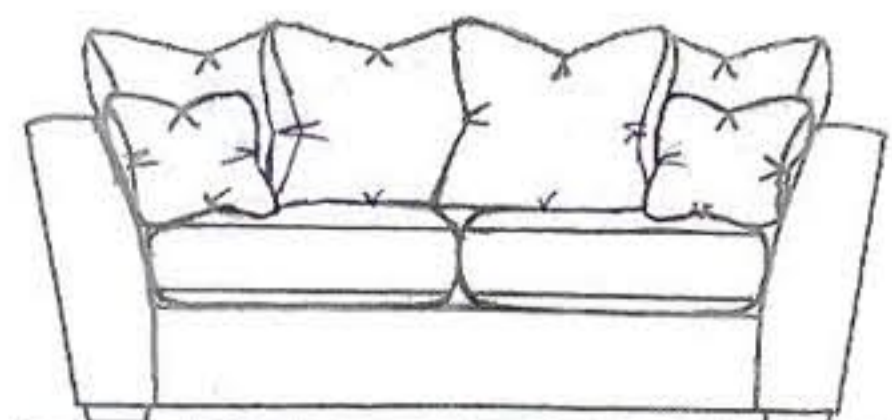

Back Cushions/Pillows - Each Combi-Unit is supplied with 10x 24" fibre Pillows, each 1-Arm Sofa has 5x Pillows, Corner Box 3x Pillows, Armless Unit 2x Pillows, 3str 5x Pillows, 2str 4x Pillows & Snuggler 3x Pillows. The Standard Chair has a Fibre back cushion, The Swivel Chair has a shaped fibre back pillow cushion, the Swivel Cuddler has a large shaped Fibre back pillow.

Scatters - Each Combi-Unit is supplied with 6x 16" Feather scatters, each 3str, 1-Arm Sofa, Corner Box, 2str & Snuggler have 2x 16" scatters. The standard chair has 1x 16" Feather scatter. The Swivel Cuddler has 2x 20" Pillows.

LHF Arm Combi-Unit & Combi-Stool
H: 94cm W:305cm
D:289cm

RHF Arm Combi-Unit & Combi-Stool
H: 94cm W:305cm
D:289cm

LHF Arm Sofa Unit
H: 94cm W:197cm
D:108cm

RHF Sofa Unit
H: 94cm W:197cm
D:108cm

Corner Box
H: 94cm W:108cm
D:108cm

Armless Unit
H: 94cm W:88cm
D:108cm

Glass Topped Corner Wedge
H: 55cm W:108cm
D:108cm

3 Seater Sofa
H: 90cm W:223cm
D:104cm

2 Seater Sofa
H: 90cm W:186cm
D:104cm

Snuggler
H: 90cm W:134cm
D:104cm

Swivel Chair
H: 83cm W:87m
D:98cm