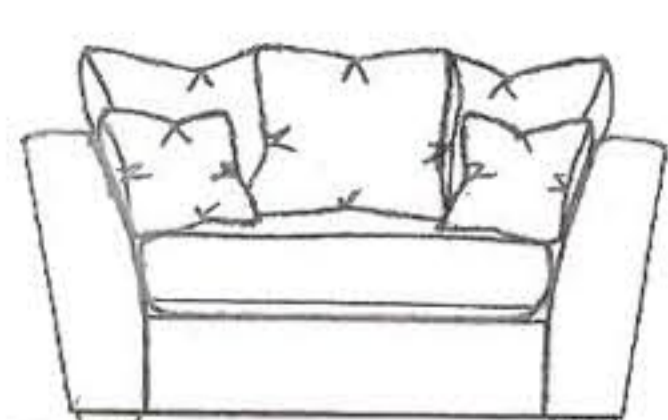

Scatters - Each Combi-Unit is supplied with 6x 16" Feather scatters, each 3str, 1-Arm Sofa, Corner Box, 2str & Snuggler have 2x 16" scatters. The standard chair has 1x 16" Feather scatter. The Swivel Cuddler has 2x 20" Pillows.

LHF Arm Combi-Unit & Combi-Stool
H: 94cm W:305cm
D:289cm

RHF Arm Combi-Unit & Combi-Stool
H: 94cm W:305cm
D:289cm

LHF Arm Sofa Unit
H: 94cm W:197cm
D:108cm

RHF Sofa Unit
H: 94cm W:197cm
D:108cm

Corner Box
H: 94cm W:108cm
D:108cm

Armless Unit
H: 94cm W:88cm
D:108cm

Glass Topped Corner Wedge
H: 55cm W:108cm
D:108cm

3 Seater Sofa
H: 90cm W:223cm
D:104cm

2 Seater Sofa
H: 90cm W:186cm
D:104cm

Snuggler
H: 90cm W:134cm
D:104cm

Swivel Chair
H: 83cm W:87m
D:98cm

Chair
H: 73cm W:91cm
D:97cm

Swivel Cuddler
H: 83cm W:131cm
D:126cm

Combi-Stool
H: 50cm W:92cm
D:92cm

Cuddler Stool
H: 47cm W:99cm
D:72cm