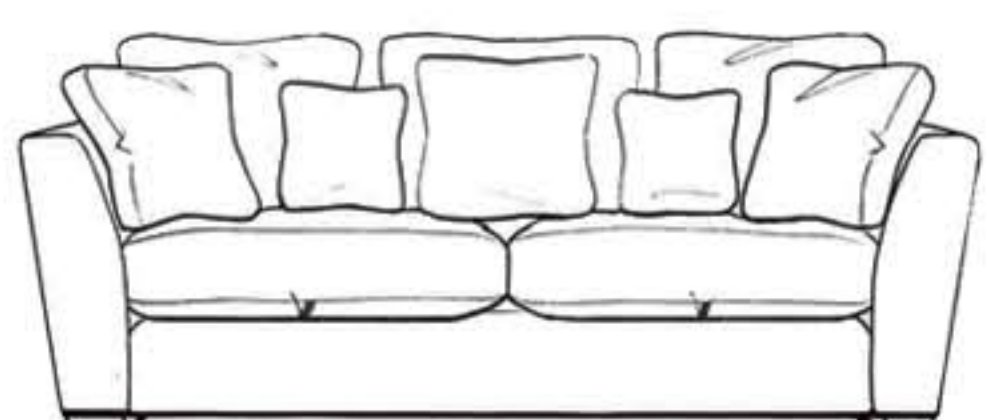

Back Cushions/Pillows - Each Combi-Unit is supplied with 10x 24" fibre Pillows, each 1-Arm Sofa has 5x Pillows, Corner Box 3x Pillows, Armless Unit 2x Pillows, 3str 5x Pillows, 2str 4x Pillows & Snuggler 3x Pillows. The Standard Chair has a Fibre back cushion, The Swivel Chair has a shaped fibre back pillow cushion, the Swivel Cuddler has a large shaped Fibre back pillow.

Scatters - Each Combi-Unit is supplied with 6x 16" Feather scatters, each 3str, 1-Arm Sofa, Corner Box, 2str & Snuggler have 2x 16" scatters. The standard chair has 1x 16" Feather scatter. The Swivel Cuddler has 2x 20" Pillows.

LHF Arm Combi-Unit & Combi-Stool
H: 94cm W:305cm
D:289cm

RHF Arm Combi-Unit & Combi-Stool
H: 94cm W:305cm
D:289cm

LHF Arm Sofa Unit
H: 94cm W:197cm
D:108cm

RHF Sofa Unit
H: 94cm W:197cm
D:108cm

Corner Box
H: 94cm W:108cm
D:108cm

Armless Unit
H: 94cm W:88cm
D:108cm

Glass Topped Corner Wedge
H: 55cm W:108cm
D:108cm

3 Seater Sofa
H: 90cm W:223cm
D:104cm

2 Seater Sofa
H: 90cm W:186cm
D:104cm

Snuggler
H: 90cm W:134cm
D:104cm

Swivel Chair
H: 83cm W:87m
D:98cm