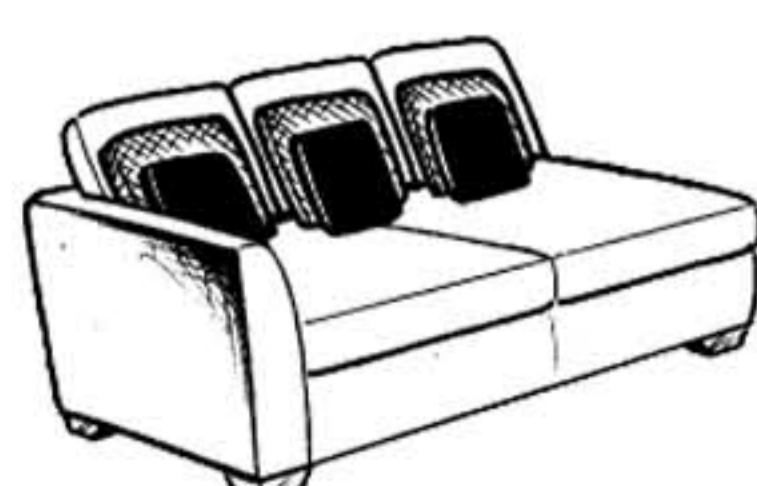

1-Arm Sofa Unit
H: 91cm W:197cm
D:108cm