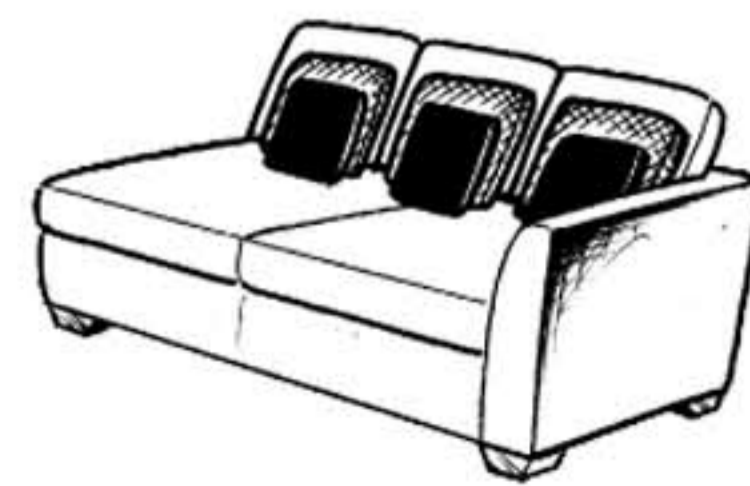

Pillows/Scatters - Each Combi-Unit is supplied with 2x Pillows and 4x Scatters, the 1-Arm Sofa Units and Corner Box have 1x Pillow and 2x Scatters. The 3str Sofa has 4x scatters, the 2str Sofa and Snuggler have 2x scatters. The Swivel Cuddler has 2x 20" Pillows. The chair has 1x 16" Scatter.

Feet - This model sits on solid wooden tapered feet in a choice of Latte or Wenge coloured finish. The Swivel Cuddler and Swivel Chair have round swivel bases. The glass topped corner wedge has hidden glides.

LHF Arm Combi-Unit
H: 91cm W:305cm
D:197cm

RHF Arm Combi-Unit
H: 91cm W:305cm
D:197cm

1-Arm Sofa Unit
H: 91cm W:197cm
D:108cm

1-Arm Sofa Unit
H: 91cm W:197cm
D:108cm

Corner Box
H: 91cm W:108cm
D:108cm

Armless Unit
H: 91cm W:88cm
D:108cm

Glass Topped
Corner Wedge
H: 55cm W:108cm
D:108cm

3 Seater Sofa
H: 89cm W:223cm
D:104cm

2 Seater Sofa
H: 89cm W:186cm
D:104cm

Snuggler
H: 89cm W:134cm
D:104cm

Swivel Chair
H: 85cm W:87m
D:98cm

Chair
H: 91cm W:91cm
D:97cm