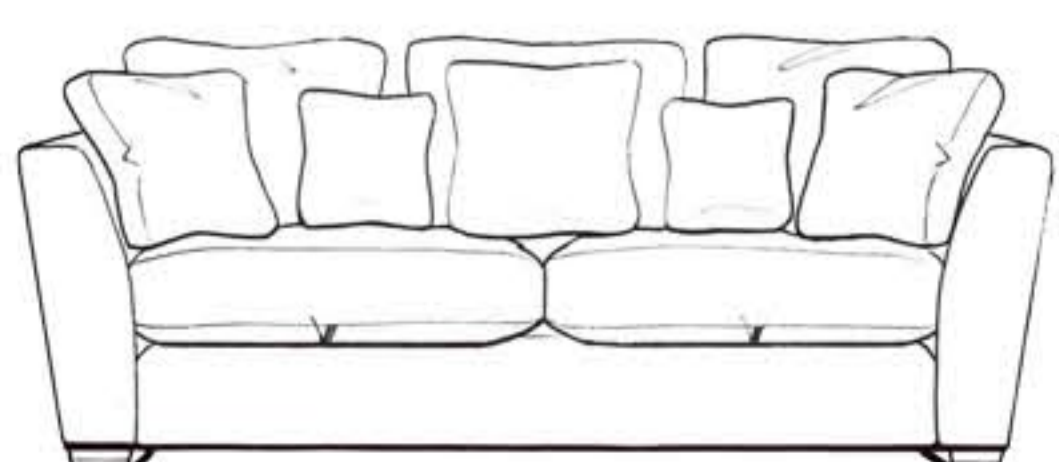

Seat Cushions - The interiors are made of Feather/Fibre for superior comfort inside zipped covers.

Back Cushions - Each Combi-Unit is supplied with 5x Fibre Back cushions, the 1-Arm Sofa units, Corner Box and Sofas have x2, the Armless Unit & Snuggler have x1, the Swivel Cuddler has a large shaped Fibre back pillow, and the Swivel Chair has a shaped Fibre back pillow.

Pillows/Scatters - Each Combi-Unit is supplied with 2x Pillows and 4x Scatters, the 1-Arm Sofa Units and Corner Box have 1x Pillow and 2x Scatters. The 3str Sofa has 4x scatters, the 2str Sofa and Snuggler have 2x scatters. The Swivel Cuddler has 2x 20" Pillows. The chair has 1x 16" Scatter.

LHF Arm Combi-Unit
H: 91cm W:305cm
D:197cm

RHF Arm Combi-Unit
H: 91cm W:305cm
D:197cm

1-Arm Sofa Unit
H: 91cm W:197cm
D:108cm

1-Arm Sofa Unit
H: 91cm W:197cm
D:108cm

Corner Box
H: 91cm W:108cm
D:108cm

Armless Unit
H: 91cm W:88cm
D:108cm

Glass Topped
Corner Wedge
H: 55cm W:108cm
D:108cm

3 Seater Sofa
H: 89cm W:223cm
D:104cm

2 Seater Sofa
H: 89cm W:186cm
D:104cm

Snuggler
H: 89cm W:134cm
D:104cm

Swivel Chair
H: 85cm W:87m
D:98cm

Chair
H: 91cm W:91cm
D:97cm