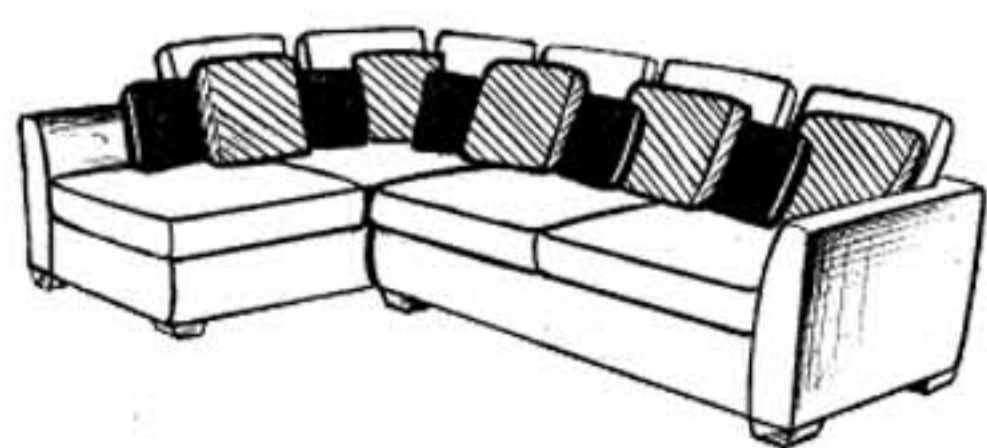

RHF Arm Combi-Unit
H: 91cm W:305cm
D:197cm