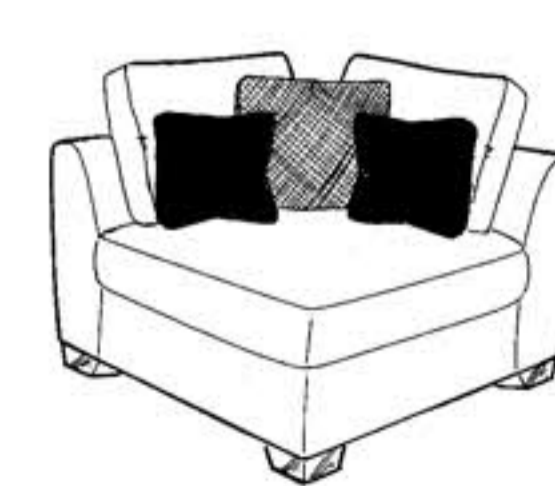

Seat Cushions - The interiors are made of Feather/Fibre for superior comfort inside zipped covers.

Back Cushions - Each Combi-Unit is supplied with 5x Fibre Back cushions, the 1-Arm Sofa units, Corner Box and Sofas have x2, the Armless Unit & Snuggler have x1, the Swivel Cuddler has a large shaped Fibre back pillow, and the Swivel Chair has a shaped Fibre back pillow.

Pillows/Scatters - Each Combi-Unit is supplied with 2x Pillows and 4x Scatters, the 1-Arm Sofa Units and Corner Box have 1x Pillow and 2x Scatters. The 3str Sofa has 4x scatters, the 2str Sofa and Snuggler have 2x scatters. The Swivel Cuddler has 2x 20" Pillows. The chair has 1x 16" Scatter.

LHF Arm Combi-Unit
H: 91cm W:305cm
D:197cm

RHF Arm Combi-Unit
H: 91cm W:305cm
D:197cm

1-Arm Sofa Unit
H: 91cm W:197cm
D:108cm

1-Arm Sofa Unit
H: 91cm W:197cm
D:108cm

Corner Box
H: 91cm W:108cm
D:108cm

Armless Unit
H: 91cm W:88cm
D:108cm

Glass Topped
Corner Wedge
H: 55cm W:108cm
D:108cm

3 Seater Sofa
H: 89cm W:223cm
D:104cm

2 Seater Sofa
H: 89cm W:186cm
D:104cm

Snuggler
H: 89cm W:134cm
D:104cm

Swivel Chair
H: 85cm W:87m
D:98cm

Chair
H: 91cm W:91cm
D:97cm