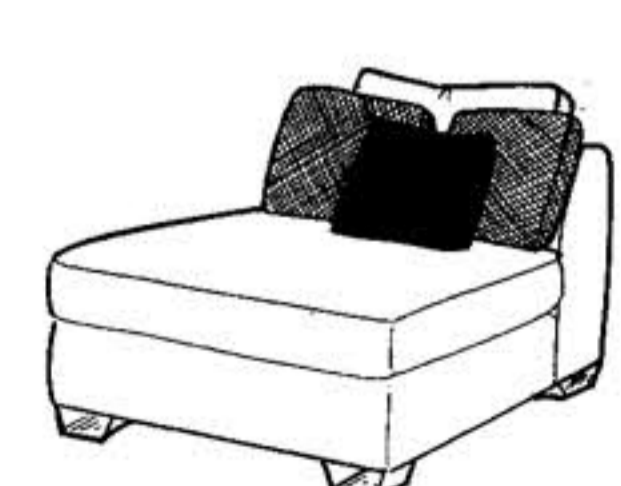

Arms/Back - The Combi-Unit backs are made up of Superloop springs, the Chairs and cuddler have elastic webbing, covered with foam.

Seat - The Combi-Unit seat consists of a Spring Unit, the Chairs and cuddler have zig-zag springs, covered with foam.

Feet - This model sits on solid wooden tapered feet in a choice of Latte or Wenge coloured finish. The Swivel Cuddler and Swivel Chair have round swivel bases. The glass topped corner wedge has hidden glides.

LHF Arm Combi-Unit
H: 91cm W:305cm
D:197cm

RHF Arm Combi-Unit
H: 91cm W:305cm
D:197cm

1-Arm Sofa Unit
H: 91cm W:197cm
D:108cm

1-Arm Sofa Unit
H: 91cm W:197cm
D:108cm

Corner Box
H: 91cm W:108cm
D:108cm

Armless Unit
H: 91cm W:88cm
D:108cm

Glass Topped
Corner Wedge
H: 55cm W:108cm
D:108cm

3 Seater Sofa
H: 89cm W:223cm
D:104cm

2 Seater Sofa
H: 89cm W:186cm
D:104cm

Snuggler
H: 89cm W:134cm
D:104cm

Swivel Chair
H: 85cm W:87m
D:98cm

Chair
H: 91cm W:91cm
D:97cm