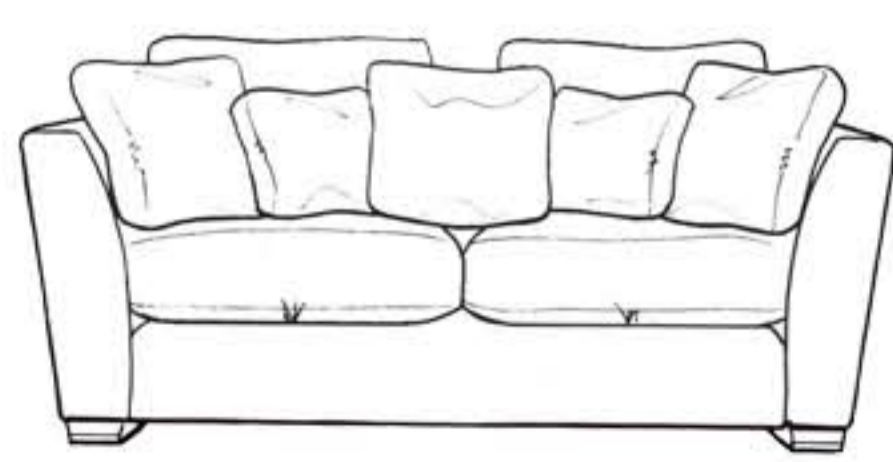

Seat Cushions - The interiors are made of Feather/Fibre for superior comfort inside zipped covers.

Back Cushions - Each Combi-Unit is supplied with 5x Fibre Back cushions, the 1-Arm Sofa units, Corner Box and Sofas have x2, the Armless Unit & Snuggler have x1, the Swivel Cuddler has a large shaped Fibre back pillow, and the Swivel Chair has a shaped Fibre back pillow.

Pillows/Scatters - Each Combi-Unit is supplied with 2x Pillows and 4x Scatters, the 1-Arm Sofa Units and Corner Box have 1x Pillow and 2x Scatters. The 3str Sofa has 4x scatters, the 2str Sofa and Snuggler have 2x scatters. The Swivel Cuddler has 2x 20" Pillows. The chair has 1x 16" Scatter.

LHF Arm Combi-Unit
H: 91cm W:305cm
D:197cm

RHF Arm Combi-Unit
H: 91cm W:305cm
D:197cm

1-Arm Sofa Unit
H: 91cm W:197cm
D:108cm

1-Arm Sofa Unit
H: 91cm W:197cm
D:108cm

Corner Box
H: 91cm W:108cm
D:108cm

Armless Unit
H: 91cm W:88cm
D:108cm

Glass Topped
Corner Wedge
H: 55cm W:108cm
D:108cm

3 Seater Sofa
H: 89cm W:223cm
D:104cm

2 Seater Sofa
H: 89cm W:186cm
D:104cm

Snuggler
H: 89cm W:134cm
D:104cm

Swivel Chair
H: 85cm W:87m
D:98cm

Chair
H: 91cm W:91cm
D:97cm