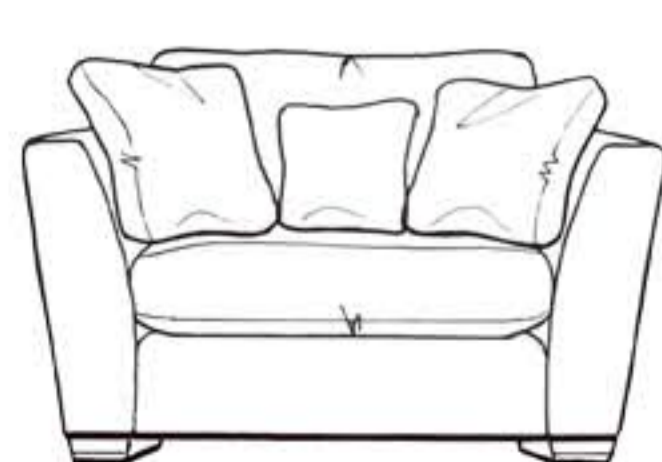

Seat Cushions - The interiors are made of Feather/Fibre for superior comfort inside zipped covers.

Back Cushions - Each Combi-Unit is supplied with 5x Fibre Back cushions, the 1-Arm Sofa units, Corner Box and Sofas have x2, the Armless Unit & Snuggler have x1, the Swivel Cuddler has a large shaped Fibre back pillow, and the Swivel Chair has a shaped Fibre back pillow.

Pillows/Scatters - Each Combi-Unit is supplied with 2x Pillows and 4x Scatters, the 1-Arm Sofa Units and Corner Box have 1x Pillow and 2x Scatters. The 3str Sofa has 4x scatters, the 2str Sofa and Snuggler have 2x scatters. The Swivel Cuddler has 2x 20" Pillows. The chair has 1x 16" Scatter.

LHF Arm Combi-Unit
H: 91cm W:305cm
D:197cm

RHF Arm Combi-Unit
H: 91cm W:305cm
D:197cm

1-Arm Sofa Unit
H: 91cm W:197cm
D:108cm

1-Arm Sofa Unit
H: 91cm W:197cm
D:108cm

Corner Box
H: 91cm W:108cm
D:108cm

Armless Unit
H: 91cm W:88cm
D:108cm

Glass Topped
Corner Wedge
H: 55cm W:108cm
D:108cm

3 Seater Sofa
H: 89cm W:223cm
D:104cm

2 Seater Sofa
H: 89cm W:186cm
D:104cm

Snuggler
H: 89cm W:134cm
D:104cm

Swivel Chair
H: 85cm W:87m
D:98cm

Chair
H: 91cm W:91cm
D:97cm