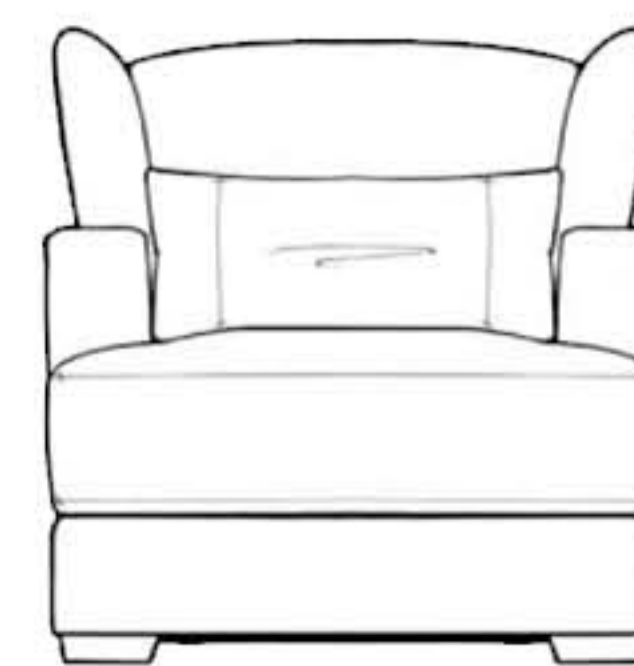

**Leather Care** - Leather is a natural product, variances in grain and colour are a sign of a genuine product, always handle with care.

**Maxi Sofa Split**  
H:94cm W:249cm D:105cm

**Midi Sofa Split**  
H:94cm W:208cm D:105cm

**Snuggler**  
H: 94cm W:130cm  
D:105cm

**Wing Chair**  
H: 91cm W:105cm  
D:110cm

**Footstool**  
H:51cm W:1099cm  
D:69cm