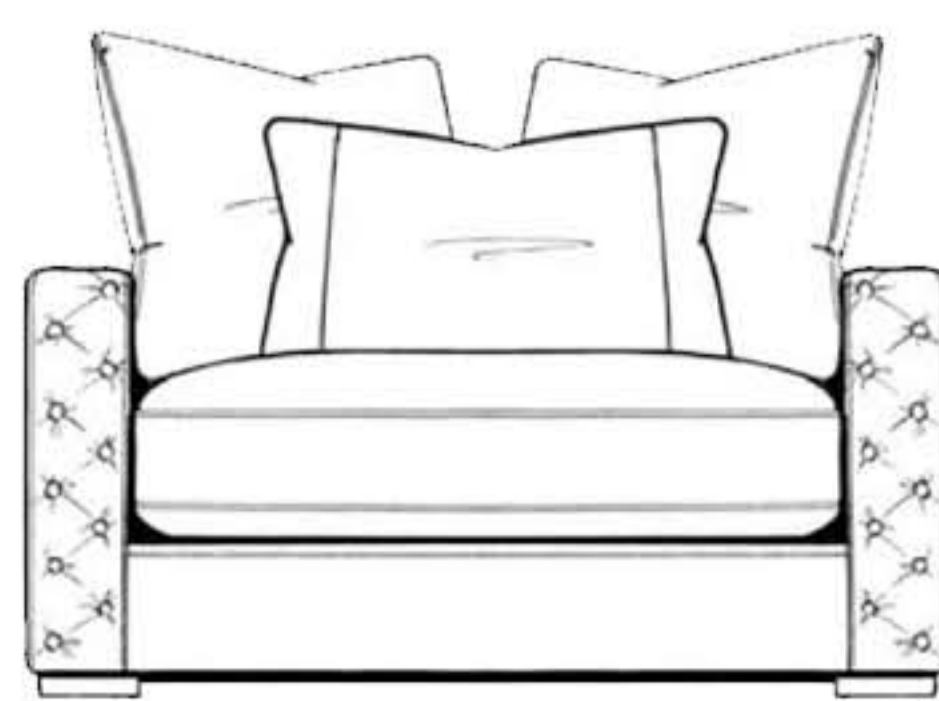

**Leather Care** - Leather is a natural product, variances in grain and colour are a sign of a genuine product, always handle with care.

**Maxi Sofa Split**  
H:94cm W:249cm D:105cm

**Midi Sofa Split**  
H:94cm W:208cm D:105cm