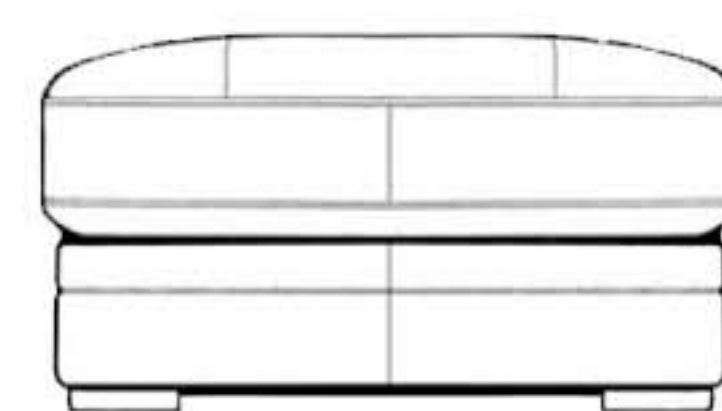

**Leather Care** - Leather is a natural product, variances in grain and colour are a sign of a genuine product, always handle with care.

**Maxi Sofa Split**  
H:94cm W:249cm D:105cm

**Midi Sofa Split**  
H:94cm W:208cm D:105cm

**Snuggler**  
H: 94cm W:130cm  
D:105cm

**Wing Chair**  
H: 91cm W:105cm  
D:110cm

**Footstool**  
H:51cm W:1099cm  
D:69cm