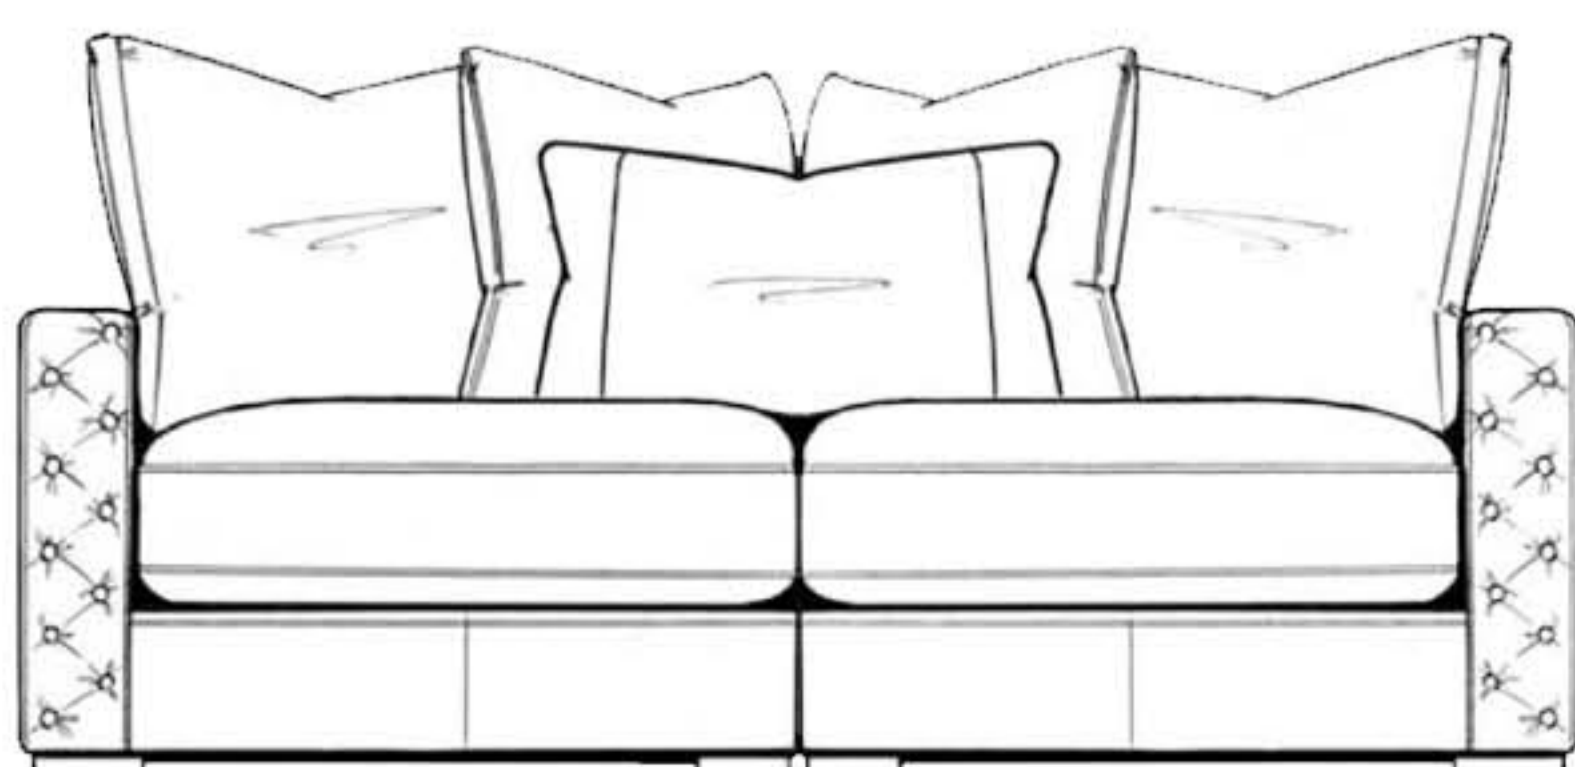

**Leather Care** - Leather is a natural product, variances in grain and colour are a sign of a genuine product, always handle with care.

**Maxi Sofa Split**  
H:94cm W:249cm D:105cm

**Midi Sofa Split**  
H:94cm W:208cm D:105cm

**Snuggler**  
H: 94cm W:130cm  
D:105cm

**Wing Chair**  
H: 91cm W:105cm  
D:110cm

**Footstool**  
H:51cm W:1099cm  
D:69cm