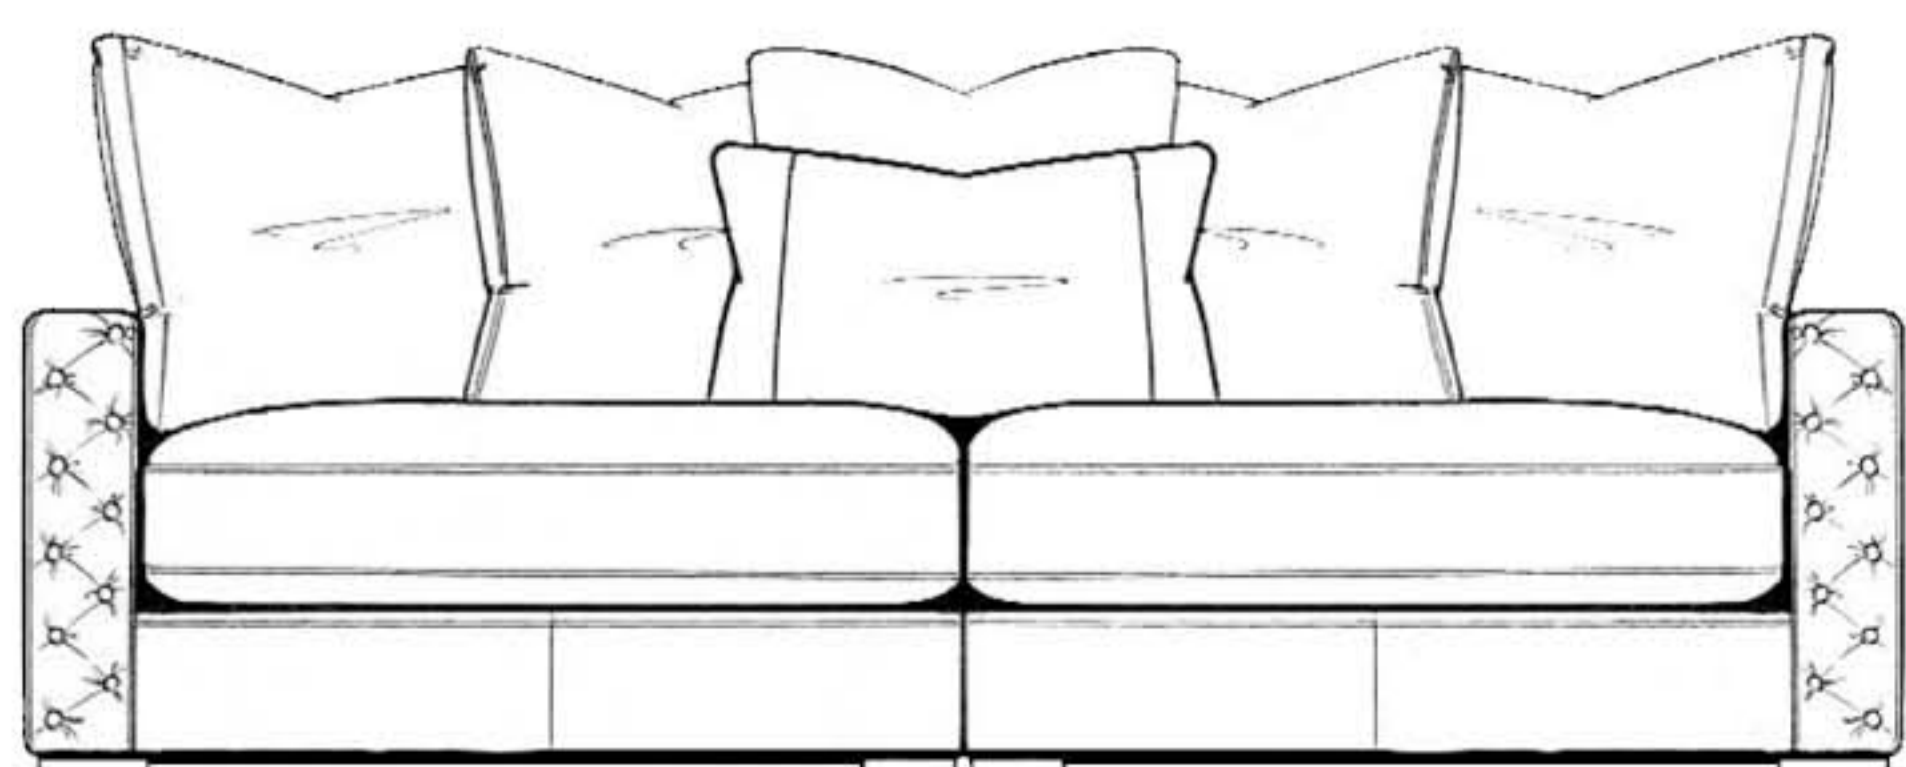

**Seat Suspension** - Zigzag springs.

**Back Suspension** - High resilient elasticated tensioned webbed back.

**Back Suspension** - Foam with feather top.

**Seat Cushions** - Feather and Fibre blend.

**Pillows/bolsters** - High Quality timber - available in

**Leather Care** - Leather is a natural product, variances in grain and colour are a sign of a genuine product, always handle with care.

**Maxi Sofa Split**  
H:94cm W:249cm D:105cm

**Midi Sofa Split**  
H:94cm W:208cm D:105cm