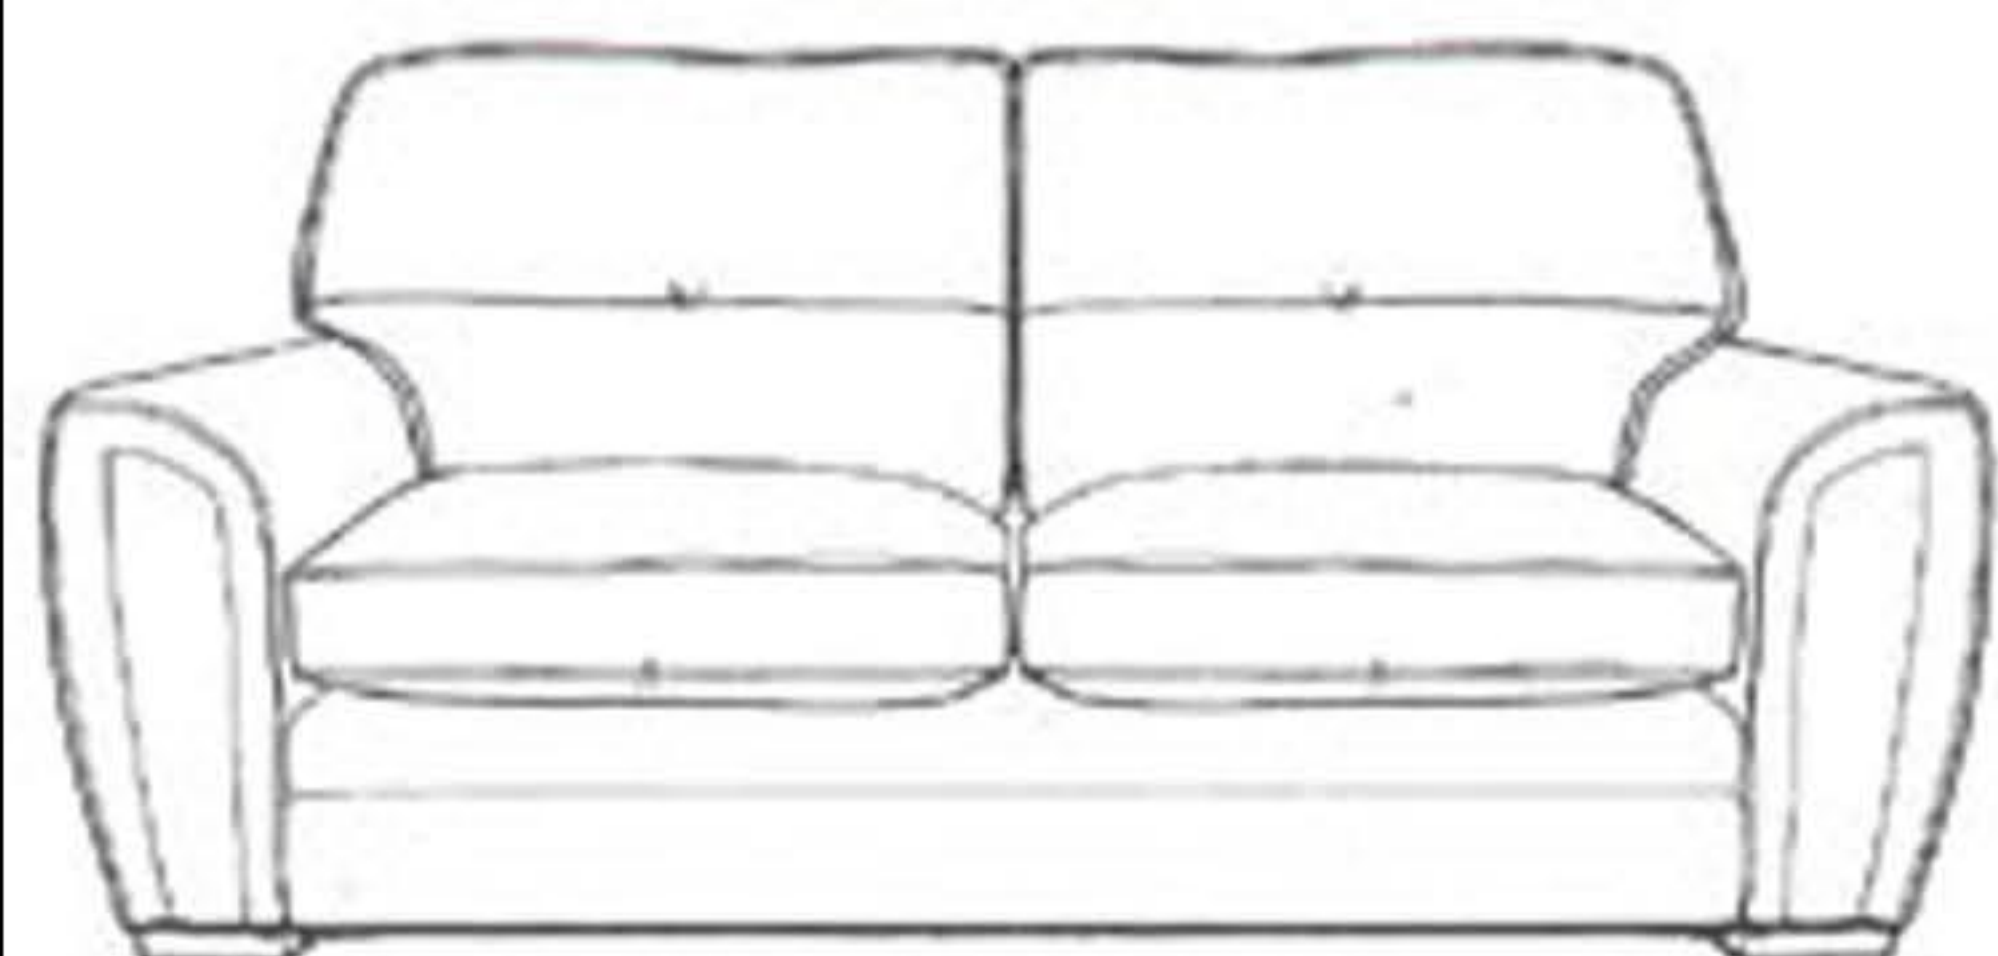

Arms - A transitionally shaped arm with front facing detail, upholstered with foam.

Back - Hand tensioned interlaced elastic webbing covered with foam.

Seat - The seat consists of zig-zag springs covered with foam.

Seat Cushions - Encore seat interiors (foam with a fibre wrap - 4yr warranty) are supplied inside zipped covers as standard.

Back Cushions - The split back cushions are Fibre filled inside zipped covers as standard.

Feet - This model sits on solid wooden feet in a Walnut coloured finish.

3STR Sofa
H:100cm W:207cm D:97cm

2STR Sofa
H:100cm W:176cm D:97cm

Chair
H:100cm W:100cm
D:97cm

Storage Stool
H: 42cm W:65cm
D:51cm