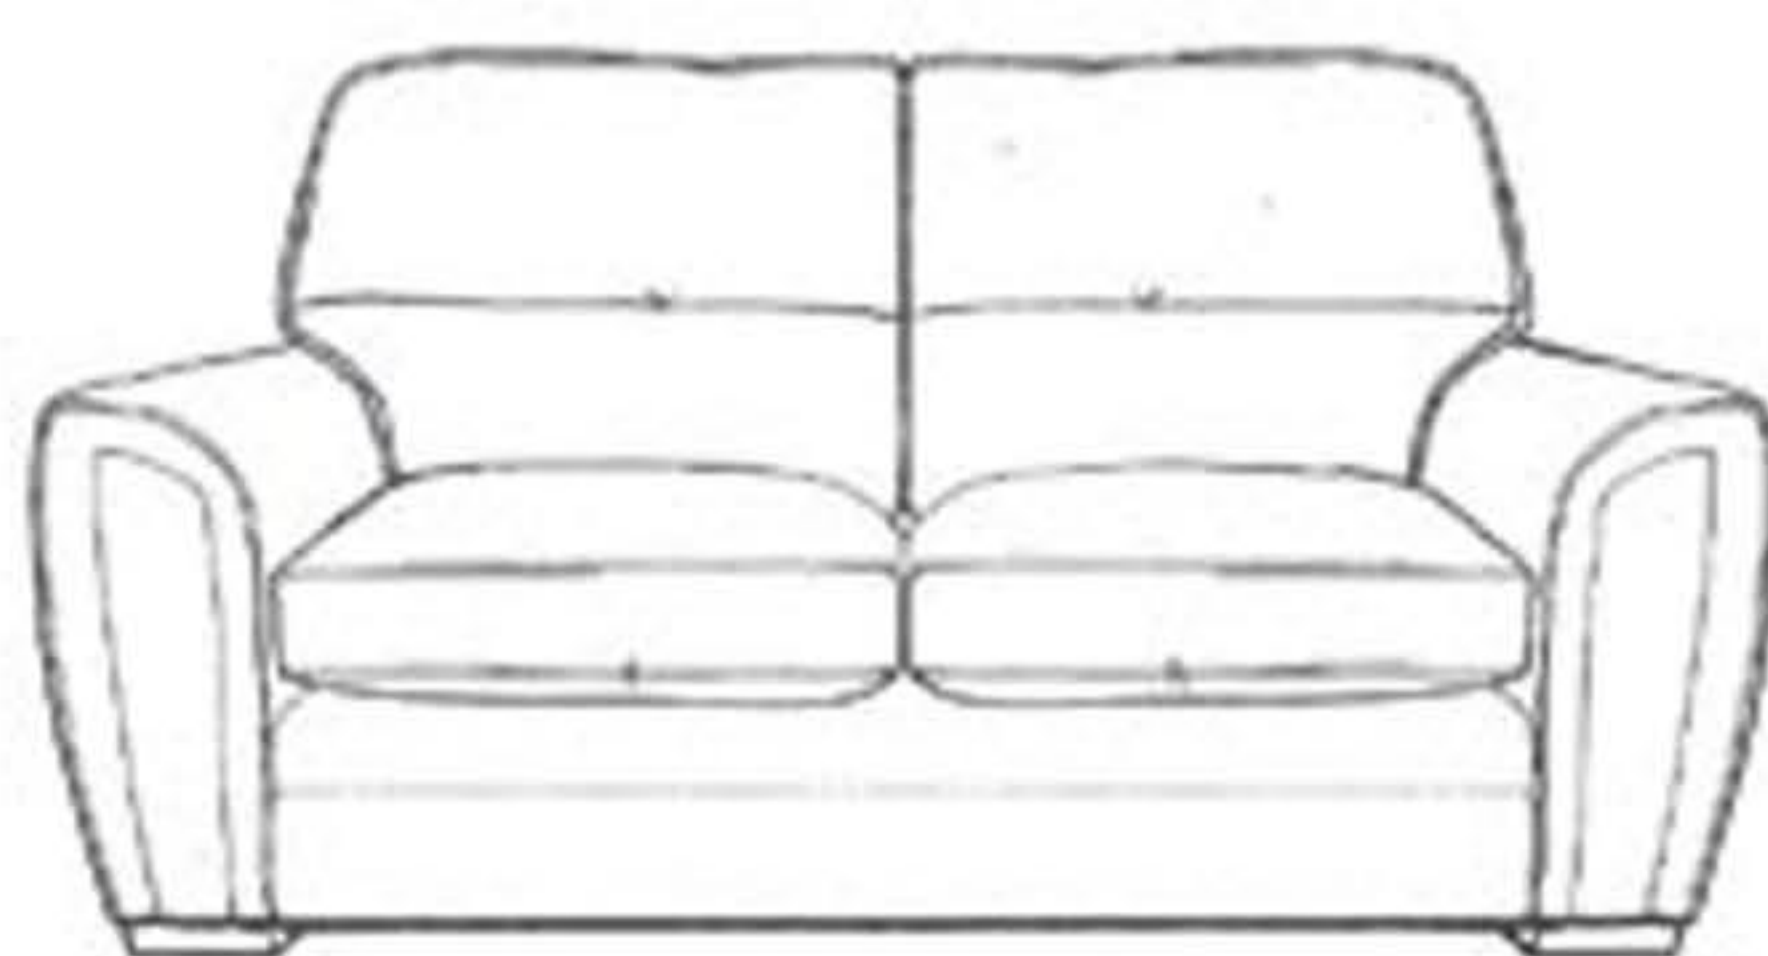

Arms - A transitionally shaped arm with front facing detail, upholstered with foam.

Back - Hand tensioned interlaced elastic webbing covered with foam.

Seat - The seat consists of zig-zag springs covered with foam.

Seat Cushions - Encore seat interiors (foam with a fibre wrap - 4yr warranty) are supplied inside zipped covers as standard.

Back Cushions - The split back cushions are Fibre filled inside zipped covers as standard.

Feet - This model sits on solid wooden feet in a Walnut coloured finish.

3STR Sofa
H:100cm W:207cm D:97cm

2STR Sofa
H:100cm W:176cm D:97cm

Chair
H:100cm W:100cm
D:97cm

Storage Stool
H: 42cm W:65cm
D:51cm