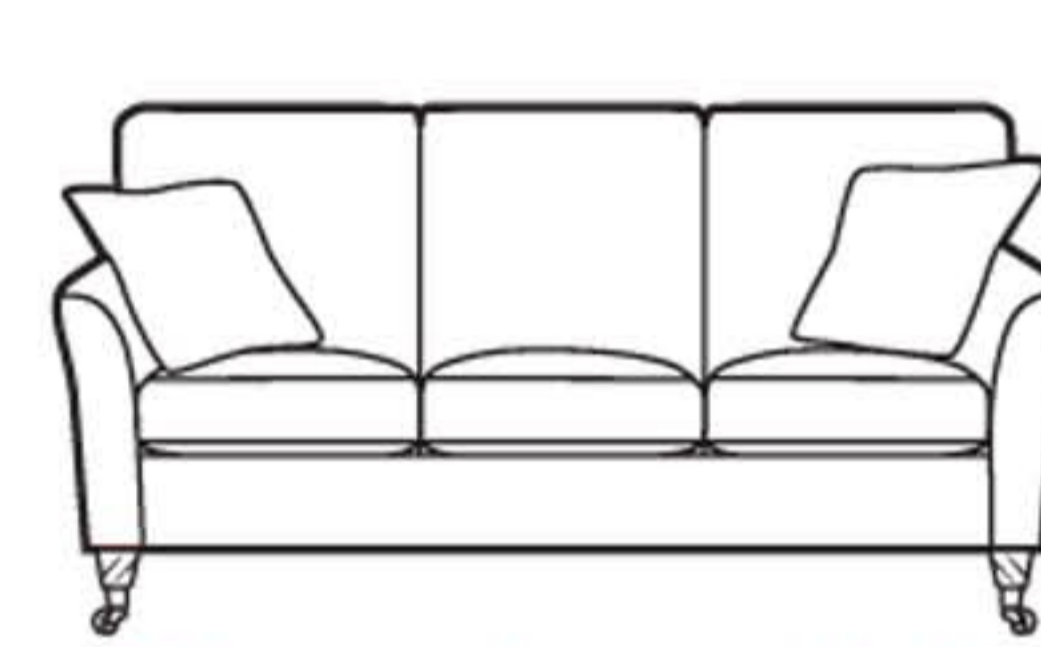

EATON

McDermott's
house furnishers

McDermott's
house furnishers

Eaton

Spencer St,
Castlebar,
Co. Mayo,
094 9022500
sales@mcdermotts.ie
www.mcdermotts.ie

Grand Sofa
H:96cm W:230cm D:105cm

Large Sofa
H:96cm W:207cm D:105cm

Small Sofa
H:96cm W:187cm D:105cm

3 Seater Accent Sofa
H:90cm W:169cm D:92cm

2 Seater Accent Sofa
H: 90cm W:136cm
D:92cm

Chair
H:101cm W:97cm D:98cm

Wing Chair
H:95cm W:87cm D:95cm

Accent Chair
H:91cm W:79cm D:94cm

Legged Stool
H:40cm W:76cm D:58cm

Foot Stool
H:38cm W:64cm
D:58cm

Storage Stool
H: 41cm W:64cm
D:58cm

Leg Options (Sofas & Chair)

Polished Brass
Castor Antique
wood finish (C1)

Polished Chrome
Castor Ebony
wood finish (C2)