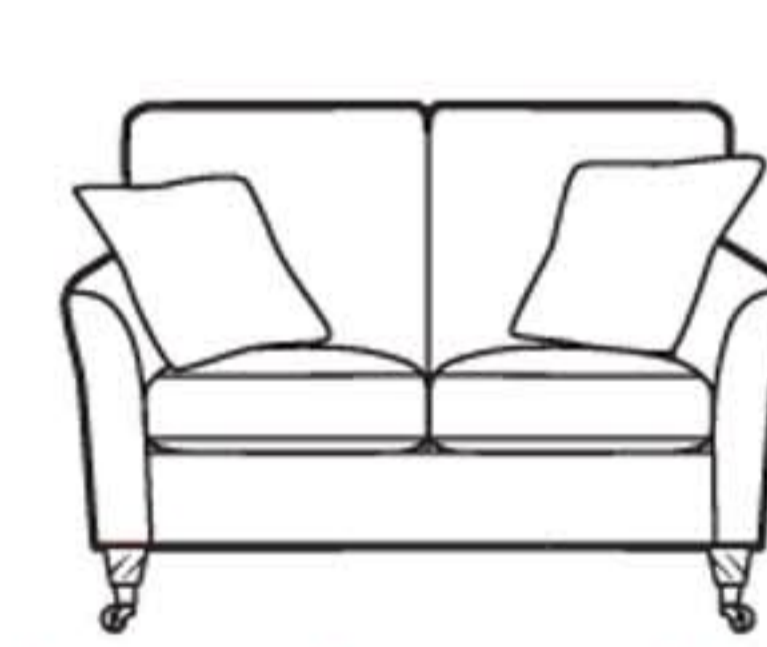

EATON

McDermott's
house furnishers

McDermott's
house furnishers

Eaton

Spencer St,
Castlebar,
Co. Mayo,
094 9022500
sales@mcdermotts.ie
www.mcdermotts.ie

Grand Sofa
H:96cm W:230cm D:105cm

Large Sofa
H:96cm W:207cm D:105cm

Small Sofa
H:96cm W:187cm D:105cm

3 Seater Accent Sofa
H:90cm W:169cm D:92cm

2 Seater Accent Sofa
H: 90cm W:136cm
D:92cm

Chair
H:101cm W:97cm D:98cm

Wing Chair
H:95cm W:87cm D:95cm

Accent Chair
H:91cm W:79cm D:94cm

Legged Stool
H:40cm W:76cm D:58cm

Foot Stool
H:38cm W:64cm
D:58cm

Storage Stool
H: 41cm W:64cm
D:58cm

Leg Options (Sofas & Chair)

Polished Brass
Castor Antique
wood finish (C1)

Polished Chrome
Castor Ebony
wood finish (C2)