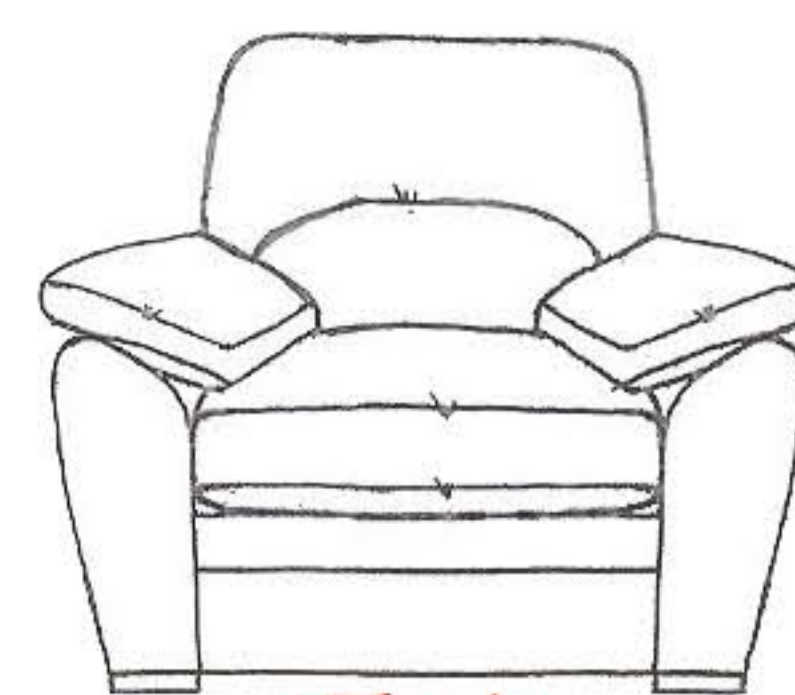

The seat consists of zig-zag springs covered with foam.

**Seat Cushions** - Fibre seat interiors inside zipped covers as standard.

**Back Cushions** - The split back cushions are Fibre filled inside zipped covers as standard.

**Armpads** - Each Sofa and Chair has 2x Fibre armpads.

**Feet** - This model sits on solid wooden feet in a choice of Latte or Wenge coloured finish.

**Large Sofa**  
H: 100cm W:228cm D:102cm

**Small Sofa**  
H: 100cm W:189cm D:102cm

**Chair**  
H: 100cm W:110cm D:102cm

**Storage Stool**  
H: 42cm W:65cm D:51cm