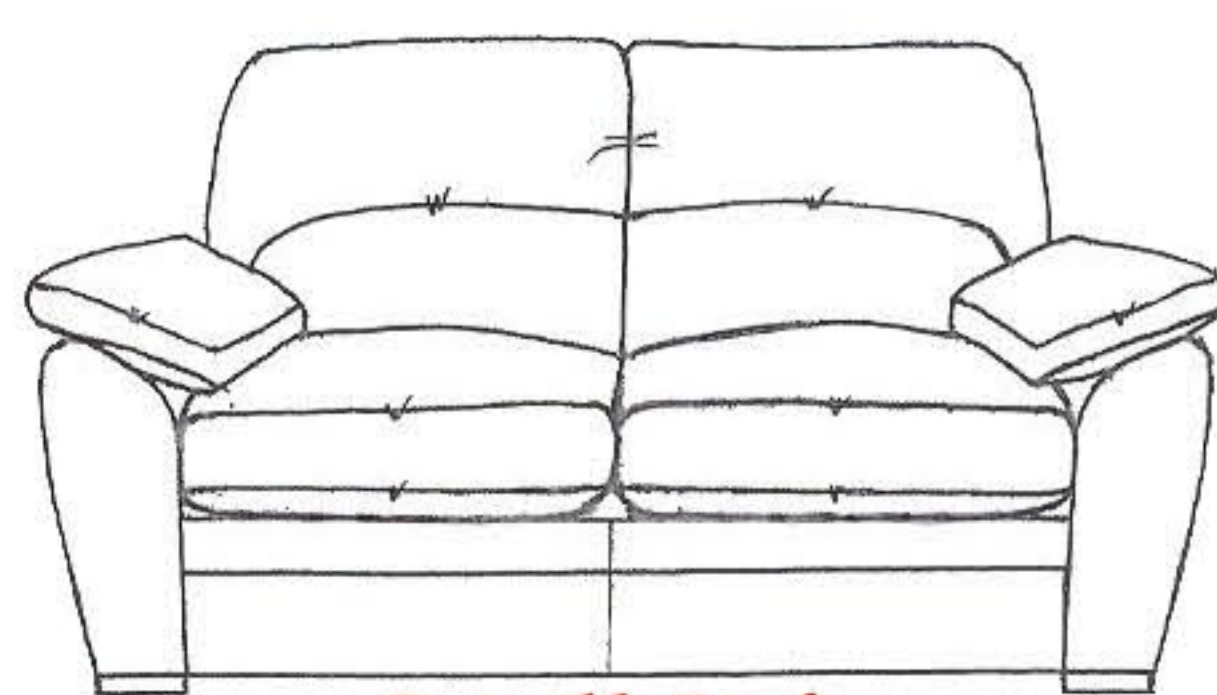

**Frame** - A traditional hard wood construction, pinned and glued.

**Arms** - A modern shaped arm upholstered with foam, next to a soft Fibre arm pad.

**Back** - Hand tensioned interlaced elastic web-

**Seat** - bing covered with foam.

The seat consists of zig-zag springs covered with foam.

**Seat Cushions** - Fibre seat interiors inside zipped covers as standard.

**Back Cushions** - The split back cushions are Fibre filled inside zipped covers as standard.

**Armpads** - Each Sofa and Chair has 2x Fibre armpads.

**Feet** - This model sits on solid wooden feet in a choice of Latte or Wenge coloured finish.

**Large Sofa**  
H: 100cm W:228cm D:102cm

**Small Sofa**  
H: 100cm W:189cm D:102cm