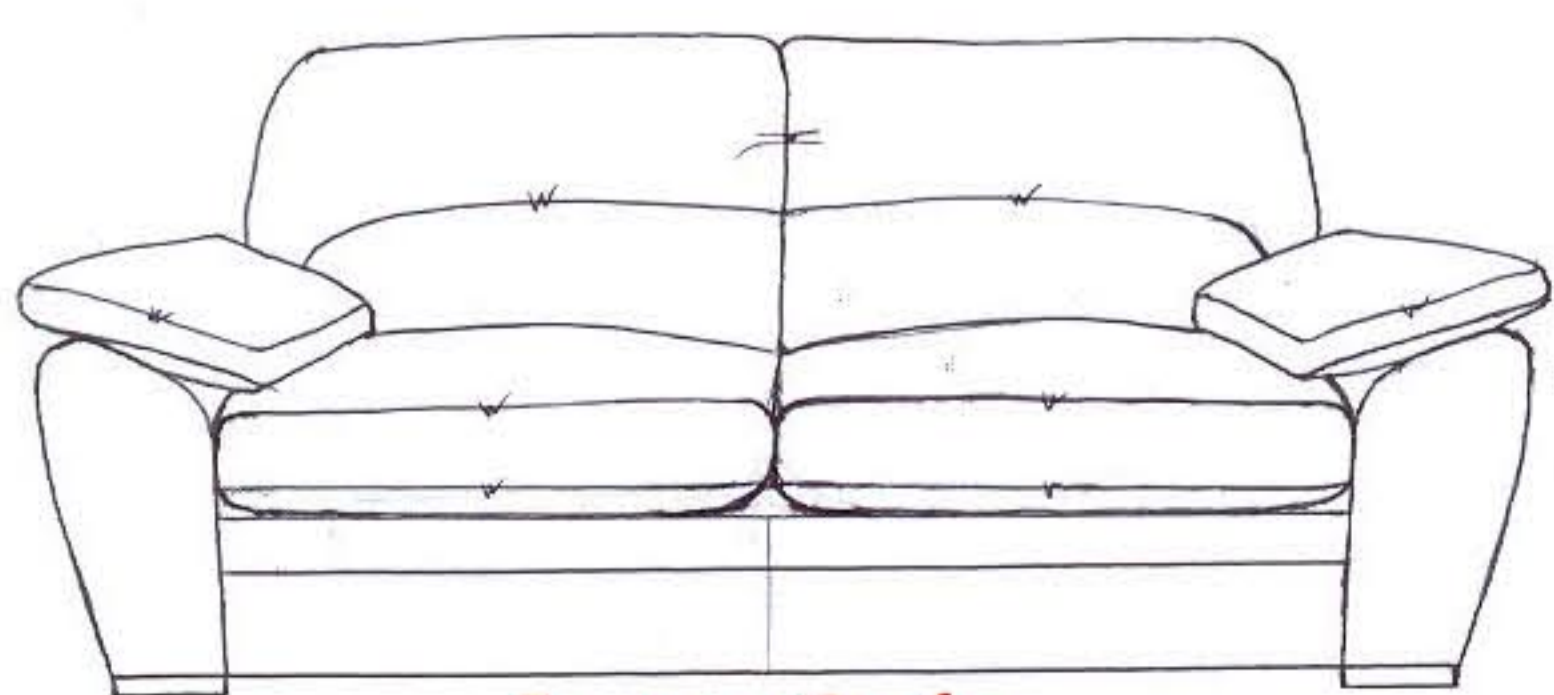

## Capri

Spencer St,  
Castlebar,  
Co. Mayo,  
094 9022500  
sales@mcdermotts.ie  
www.mcdermotts.ie

Hot on the heels of the success of Jumbo and Reva fabric – Whitmeadow unveils the UK premiere of the latest soft touch commercial fabric story – Dimple. Sales of Jumbo and Reva to date have been better than anticipated and this new shape, whilst being a super vehicle for these well-known fabrics, suits Dimple perfectly. Soft arm pads together with a super soft seat combine superbly with the headroll and lumbar back cushion to give an unparalleled level of comfort. Note the reversible seats and backs – a great feature for the consumer, and unlike similar style products, which normally have fixed seats and/or zipped in backs.

**Frame** - A traditional hard wood construction, pinned and glued.

**Arms** - A modern shaped arm upholstered with foam, next to a soft Fibre arm pad.

**Back** - Hand tensioned interlaced elastic web-

**Seat** - bing covered with foam.

The seat consists of zig-zag springs covered with foam.

**Seat Cushions** - Fibre seat interiors inside zipped covers as standard.

**Back Cushions** - The split back cushions are Fibre filled inside zipped covers as standard.

**Armpads** - Each Sofa and Chair has 2x Fibre armpads.

**Feet** - This model sits on solid wooden feet in a choice of Latte or Wenge coloured finish.

**Large Sofa**  
H: 100cm W:228cm D:102cm

**Small Sofa**  
H: 100cm W:189cm D:102cm