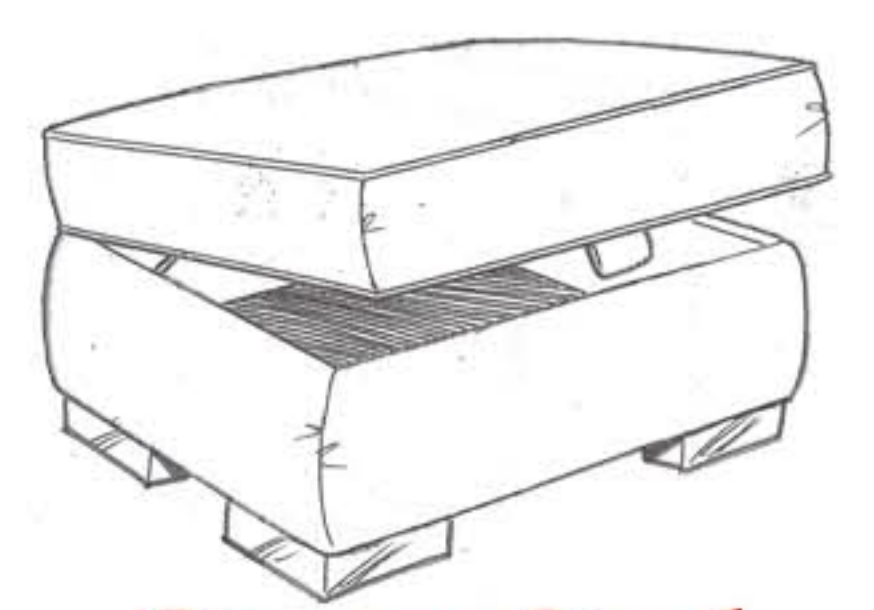

The seat consists of zig-zag springs covered with foam.

**Seat Cushions** - Fibre seat interiors inside zipped covers as standard.

**Back Cushions** - The split back cushions are Fibre filled inside zipped covers as standard.

**Armpads** - Each Sofa and Chair has 2x Fibre armpads.

**Feet** - This model sits on solid wooden feet in a choice of Latte or Wenge coloured finish.

**Large Sofa**  
H: 100cm W:228cm D:102cm

**Small Sofa**  
H: 100cm W:189cm D:102cm

**Chair**  
H: 100cm W:110cm D:102cm

**Storage Stool**  
H: 42cm W:65cm D:51cm